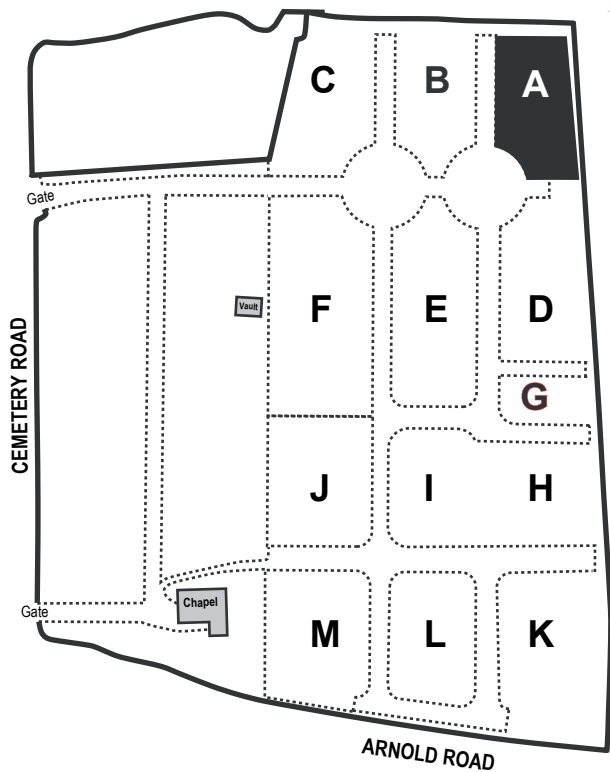

LEGEND

- Marked Graves with Legible Name/s 103
- Marked Graves with Name/s from Records 103
- Unmarked Graves with Name/s from Records 103
- John & Janet Smith Married Couple 103
- Plot Number 103
- Headstone Fallen 103
- Obscured by Foliage 103
- Names unable to fit in Grave outline 103

RSHG B001

Drawn: David Earle January 2011
Surveyed: Carol Strong