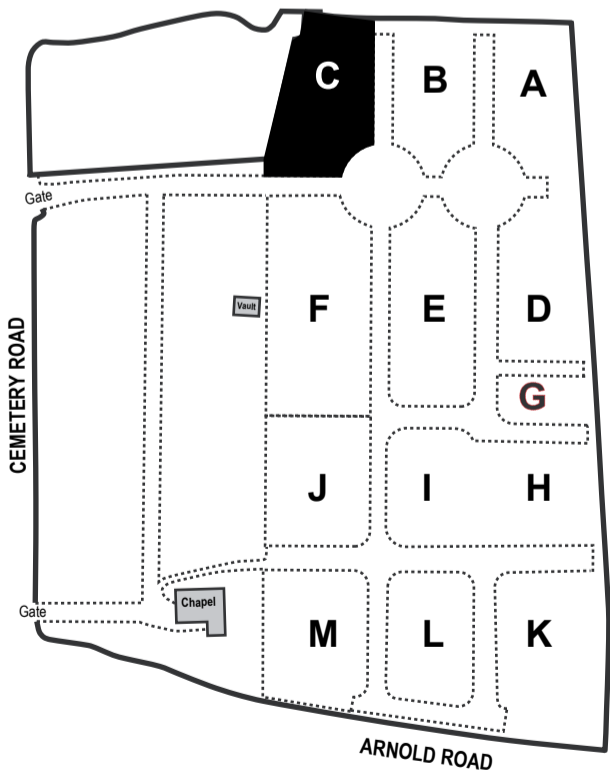

**LEGEND**

- Marked Graves with Legible Name/s 103
- Marked Graves with Name/s from Records 103
- Unmarked Graves with Name/s from Records 103
- John & Janet Smith Married Couple 103
- Plot Number 103
- Headstone Fallen 103
- Obscured by Foliage 103
- Names unable to fit in Grave outline 103

Half spaces only

Short Space made here 6'6" x 4'  
Kerbing not to exceed 6'3" x 3'