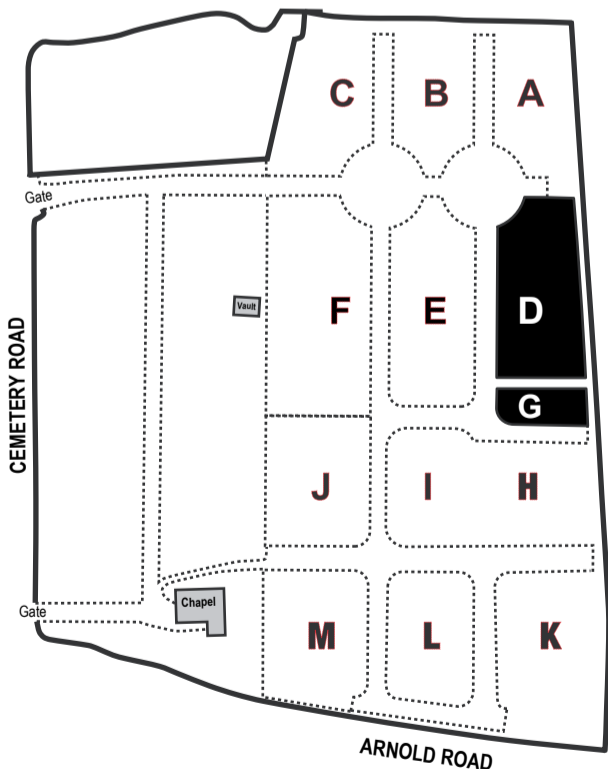

G

Frederick Jackson Elizabeth Jackson Sara Jackson 119	Evelyn Nichols 94	Mabel Darling 65	Dorothy Hodge 36	James Allan Janet Allan 7
Frederick Dunno Elizabeth Dunno Emily Dunno 120	Edwin & Sarah Castlehouse 95	Hannah Allen John Gallis 66	Ronald Mears Margaret Mears 37	Harry Wyatt Dorothy Wyatt 8
Arthur Havard 121	John Purser Louisa Purser 96	Allen 67	<i>Sydney Hall Louisa Hall 38</i>	
G Hanbury H Hanbury 122				
	Roger Coquio 98			

BINSTAD CEMETERY

Sections D & G

© Ryde Social Heritage Group 2011

APPROXIMATE SCALE ONLY

This Map has been prepared for the Ryde Social Heritage Group to be used in conjunction with the Maps showing grave locations and the Alphabetical Index. It is a work in progress and there is no guarantee of absolute accuracy. Alterations and additions will be made as more information becomes available to the Group.

RSHG B004

Drawn: David Earle January 2011
Surveyed: Carol Strong