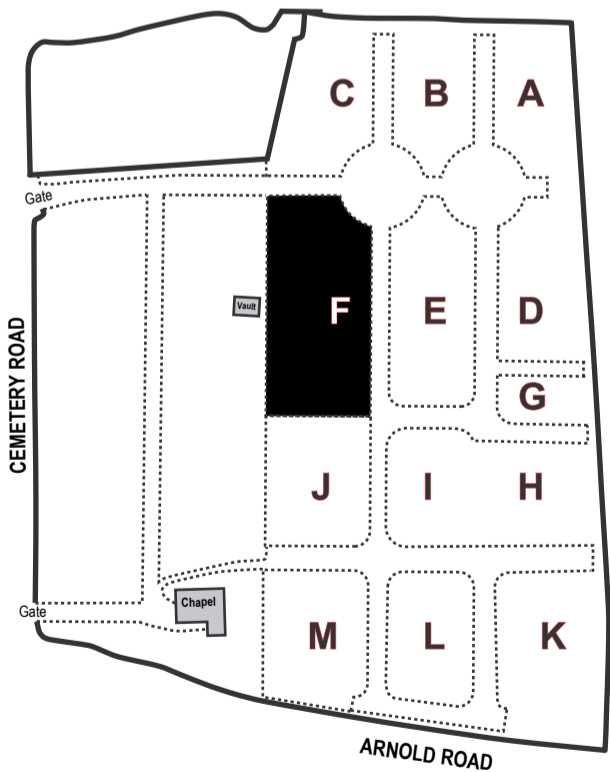

LEGEND

- Marked Graves with Legible Name/s 103
- Marked Graves with Name/s from Records 103
- Unmarked Graves with Name/s from Records 103
- John & Janet Smith Married Couple 103
- Plot Number 103
- Headstone Fallen 103
- Obscured by Foliage 103
- Names unable to fit in Grave outline 103

BINSTEAD CEMETERY

Section F

© Ryde Social Heritage Group 2011

APPROXIMATE SCALE ONLY

This Map has been prepared for the Ryde Social Heritage Group to be used in conjunction with the Maps showing grave locations and the Alphabetical Index. It is a work in progress and there is no guarantee of absolute accuracy. Alterations and additions will be made as more information becomes available to the Group.

RSHG B006

Drawn: David Earle January 2011
 Surveyed: Carol Strong