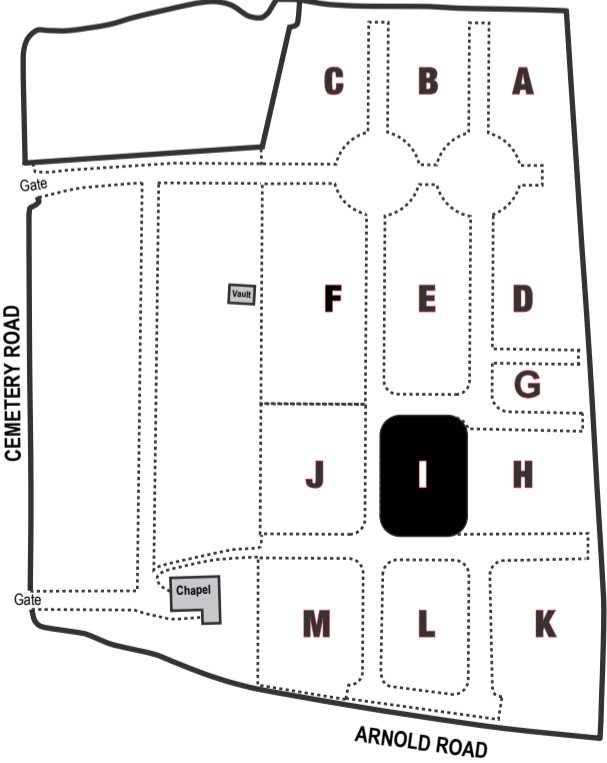

LEGEND

Marked Graves with Legible Name/s 103

Marked Graves with Name/s from Records 103

Unmarked Graves with Name/s from Records 103

John & Janet Smith Married Couple 103

Plot Number 103

Headstone Fallen 103

THIS ROW OF GRAVES NON-EXISTENT OWING TO BAD MEASUREMENTS BY PREVIOUS OPERATIVES PRIOR TO 1990

BINSTEAD CEMETERY

Section I

© Ryde Social Heritage Group 2011

RSHG B009

This Map has been prepared for the Ryde Social Heritage Group to be used in conjunction with the Maps showing grave locations and the Alphabetical Index . It is a work in progress and there is no guarantee of absolute accuracy. Alterations and additions will be made as more information becomes available to the Group.

Drawn: David Earle January 2011
Surveyed: Carol Strong