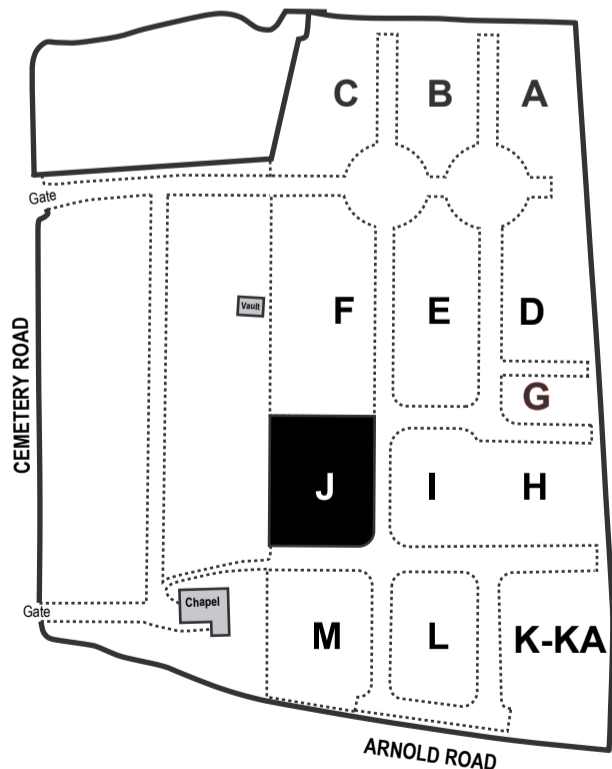

Leslie Hemes Emma Hemes	1		
124	99	74	49	24			
Sidney Butler 125	Frances O'Malley Rose Park 100	George Cross 75	Lilian Alexander 50	Arthur Williams Joyce Williams 25	2		
Patricia Goodgame John Worner 126	Kate Murphy William Murphy 101	Harriet Eales John Eales 76	Lottie Barnes 51	Alice Butler Eric Butler 26	3		
John Daughtrey Violet Daughtrey 127	Lily Groundsell 102	Florence & Frank James 77	Marilyn Hemingway 52	William Leek 27	4		
Arthur Baldry 128	Ivy Chesters 103	Dorothy James 78	Arthur Adams Edith Adams 53	George Pocock 28	5		
Freda Garrett Ted Garrett Alfred Garrett Edwin Garrett 129	Ronald Williams Frances Love 104	Baby Wyatt N Gardner 79	Alfred Wightman Emily Wightman 54	Eric Fowler Peggy Fowler 29	6		
Ethel Kay 130	In Reserve Jefferys 105	Francis Eldridge 80	Arthur Biddlecombe Margaret Biddlecombe 55	Gwladys Spence 30	7		
Percival Pink 131	Bertie Judd 106	Harry Bland 81	Cecil Baker 56	Jonathan Lee 31	Paul Gardner 8		
John Perrin Florence Perrin 132	Sheila Mutton 107	Maurice Roche 82	Leonard Ruse 57	Howard G Nye Howard S Nye 32	9		
Blanche Potter Beatrice Hall 133	Doris Dore Laurence Dore 108	Bryan Green 83	In Reserve Sexton 58	Harry Wilde 33	10		
Jack Spratt Violet Spratt 134	Blanche Potter 109	Doreen Simmonds 84	Richard Bell Mildred Bell 59	Arthur Turner Eileen Turner 34	11		
Brian Kennedy Phyllis Nolan 135	Albert Corney Louisa Corney 110	Ena Cook 85	Leslie Cheshire 60	Betty Gumbrell 35	12		
Frederick Smart 136	Oliver East Winnie East 111	Paul Budden 86	Nora Bartlett 61	G Clayton Winifred Clayton 36	In Reserve Moody 13		
149	Lewis Nasby 137	Charles Lazell Florence Lazell 112	In Reserve Moody 87	Paul Brading 62	Maxwell Rudge 37	Jean Brading Alan Bailey Vic Brading 14	
150	In Reserve Nasby 138	Elizabeth Budden 113	Elizabeth Davis 88	Hazel Brittain 63	Sheila Monkman Rodney Monkman 38	15	
151	Marjorie Paine Gladys Paine 139	Roland Edwards 114	Eric Lintern Olwen Lintern 89	Jessie Jones Reginald Jones 64	George Williams Gertrude Williams 39	16	
152	William Payne 140	Arthur Bright Mary Bright 115	Leslie Mann 90	Adele Marden Christine Willis 65	Jenny Barnes 40	17	
153	Victor Watson 141	John McCloughlin 116	T Willsteed 91	Charles Willbee Phyllis Willbee 66	Edward James 41	18	
In Reserve Entwhistle 154	Phyllis Guy 142	Robert Mills 117	Harry Stewart 92	Leslie Newland 67	Elsie Harris George Harris 42	19	
155	Cyril Mercer 143	Dixon 118	James Martin 93	Mabel Creeth 68	A Creeth Agnes Creeth 43	20	
156	Jason Merry Mair Merry 144	Robert Osborne 144	Michael Vowles 119	May Richards 94	Harry Eeles 69	Joyce Simmonds Rex Simmonds 44	21
157	Doris Fanning 145	Olive Stanbridge William Stanbridge 120	Fritz Oberhansh 95	Kenneth Woodcock 70	Bill Allson 45	22	
158	Jessie Wheeler 146	William Attwood 121	Gladys Cheshire 96	Janet Hall 71	In Reserve 46	23	
159	In Reserve 147	122	97	Frederick Clark 72	Neville Shaw 47		
160	148	123	98	73	48		

BINSTAD CEMETERY

Section J

© Ryde Social Heritage Group 2011

APPROXIMATE SCALE ONLY

This Map has been prepared for the Ryde Social Heritage Group to be used in conjunction with the Maps showing grave locations and the Alphabetical Index. It is a work in progress and there is no guarantee of absolute accuracy. Alterations and additions will be made as more information becomes available to the Group.

RSHG B010

Drawn: David Earle January 2011
Surveyed: Carol Strong