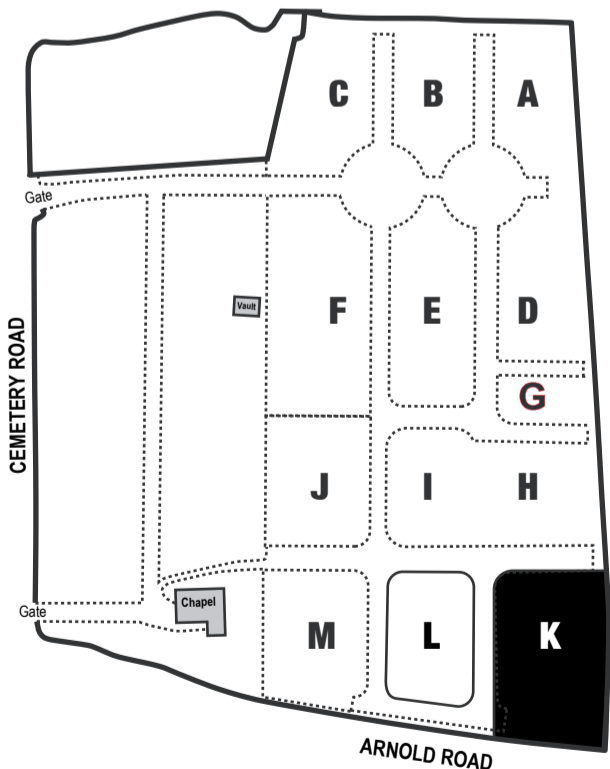

LEGEND

- Marked Graves with Legible Name/s 103
- Marked Graves with Name/s from Records 103
- Unmarked Graves with Name/s from Records 103
- John & Janet Smith Married Couple 103
- Plot Number 103
- Headstone Fallen 103
- Obscured by Foliage 103
- Names unable to fit in Grave outline 103

BINSTAD CEMETERY

Sections K&KA

© Ryde Social Heritage Group 2011

APPROXIMATE SCALE ONLY

This Map has been prepared for the Ryde Social Heritage Group to be used in conjunction with the Maps showing grave locations and the Alphabetical Index . It is a work in progress and there is no guarantee of absolute accuracy. Alterations and additions will be made as more information becomes available to the Group.