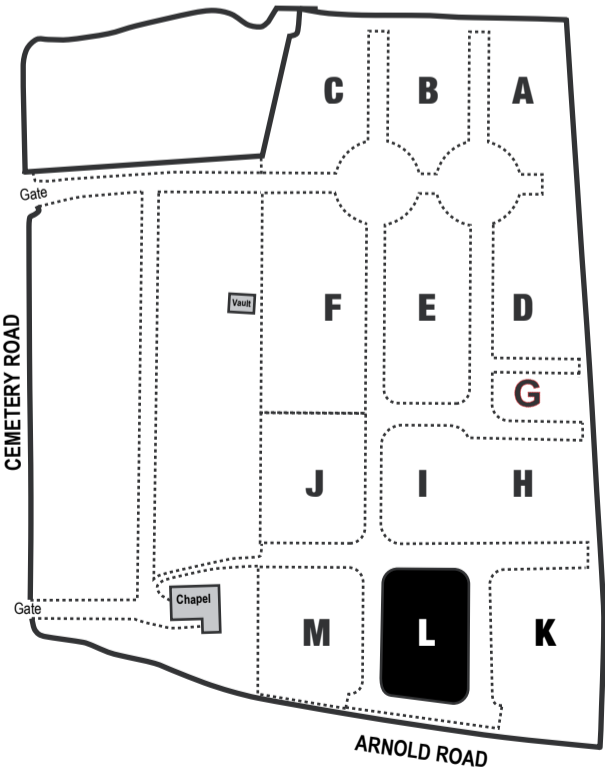

LEGEND

- Marked Graves with Legible Name/s 103
- Marked Graves with Name/s from Records 103
- Unmarked Graves with Name/s from Records 103
- John & Janet Smith Married Couple 103
- Plot Number 103
- Headstone Fallen 103
- Obscured by Foliage 103
- Names unable to fit in Grave outline 103

BINSTAD CEMETERY

Section L

© Ryde Social Heritage Group 2011

This Map has been prepared for the Ryde Social Heritage Group to be used in conjunction with the Maps showing grave locations and the Alphabetical Index. It is a work in progress and there is no guarantee of absolute accuracy. Alterations and additions will be made as more information becomes available to the Group.

RSHG B012

Drawn: David Earle January 2011
 Surveyed: Carol Strong