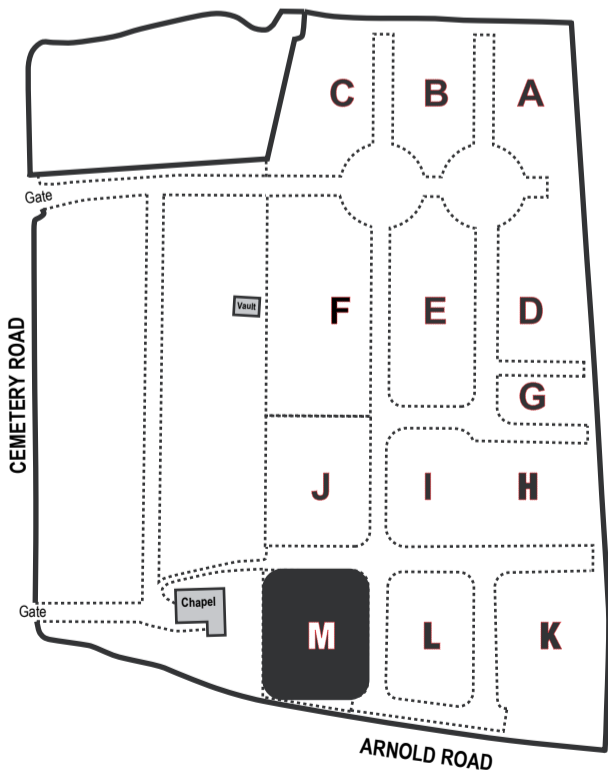

LEGEND

- Marked Graves with Legible Name/s 103
- Marked Graves with Name/s from Records 103
- Unmarked Graves with Name/s from Records 103
- John & Janet Smith Married Couple 103
- Plot Number 103
- Headstone Fallen 103
- Obscured by Foliage 103
- Names unable to fit in Grave outline 103

BINSTAD CEMETERY

Section M

© Ryde Social Heritage Group 2011

APPROXIMATE SCALE ONLY

This Map has been prepared for the Ryde Social Heritage Group to be used in conjunction with the Maps showing grave locations and the Alphabetical Index. It is a work in progress and there is no guarantee of absolute accuracy. Alterations and additions will be made as more information becomes available to the Group.

RSHG B013

Drawn: David Earle January 2011
 Surveyed: Carol Strong