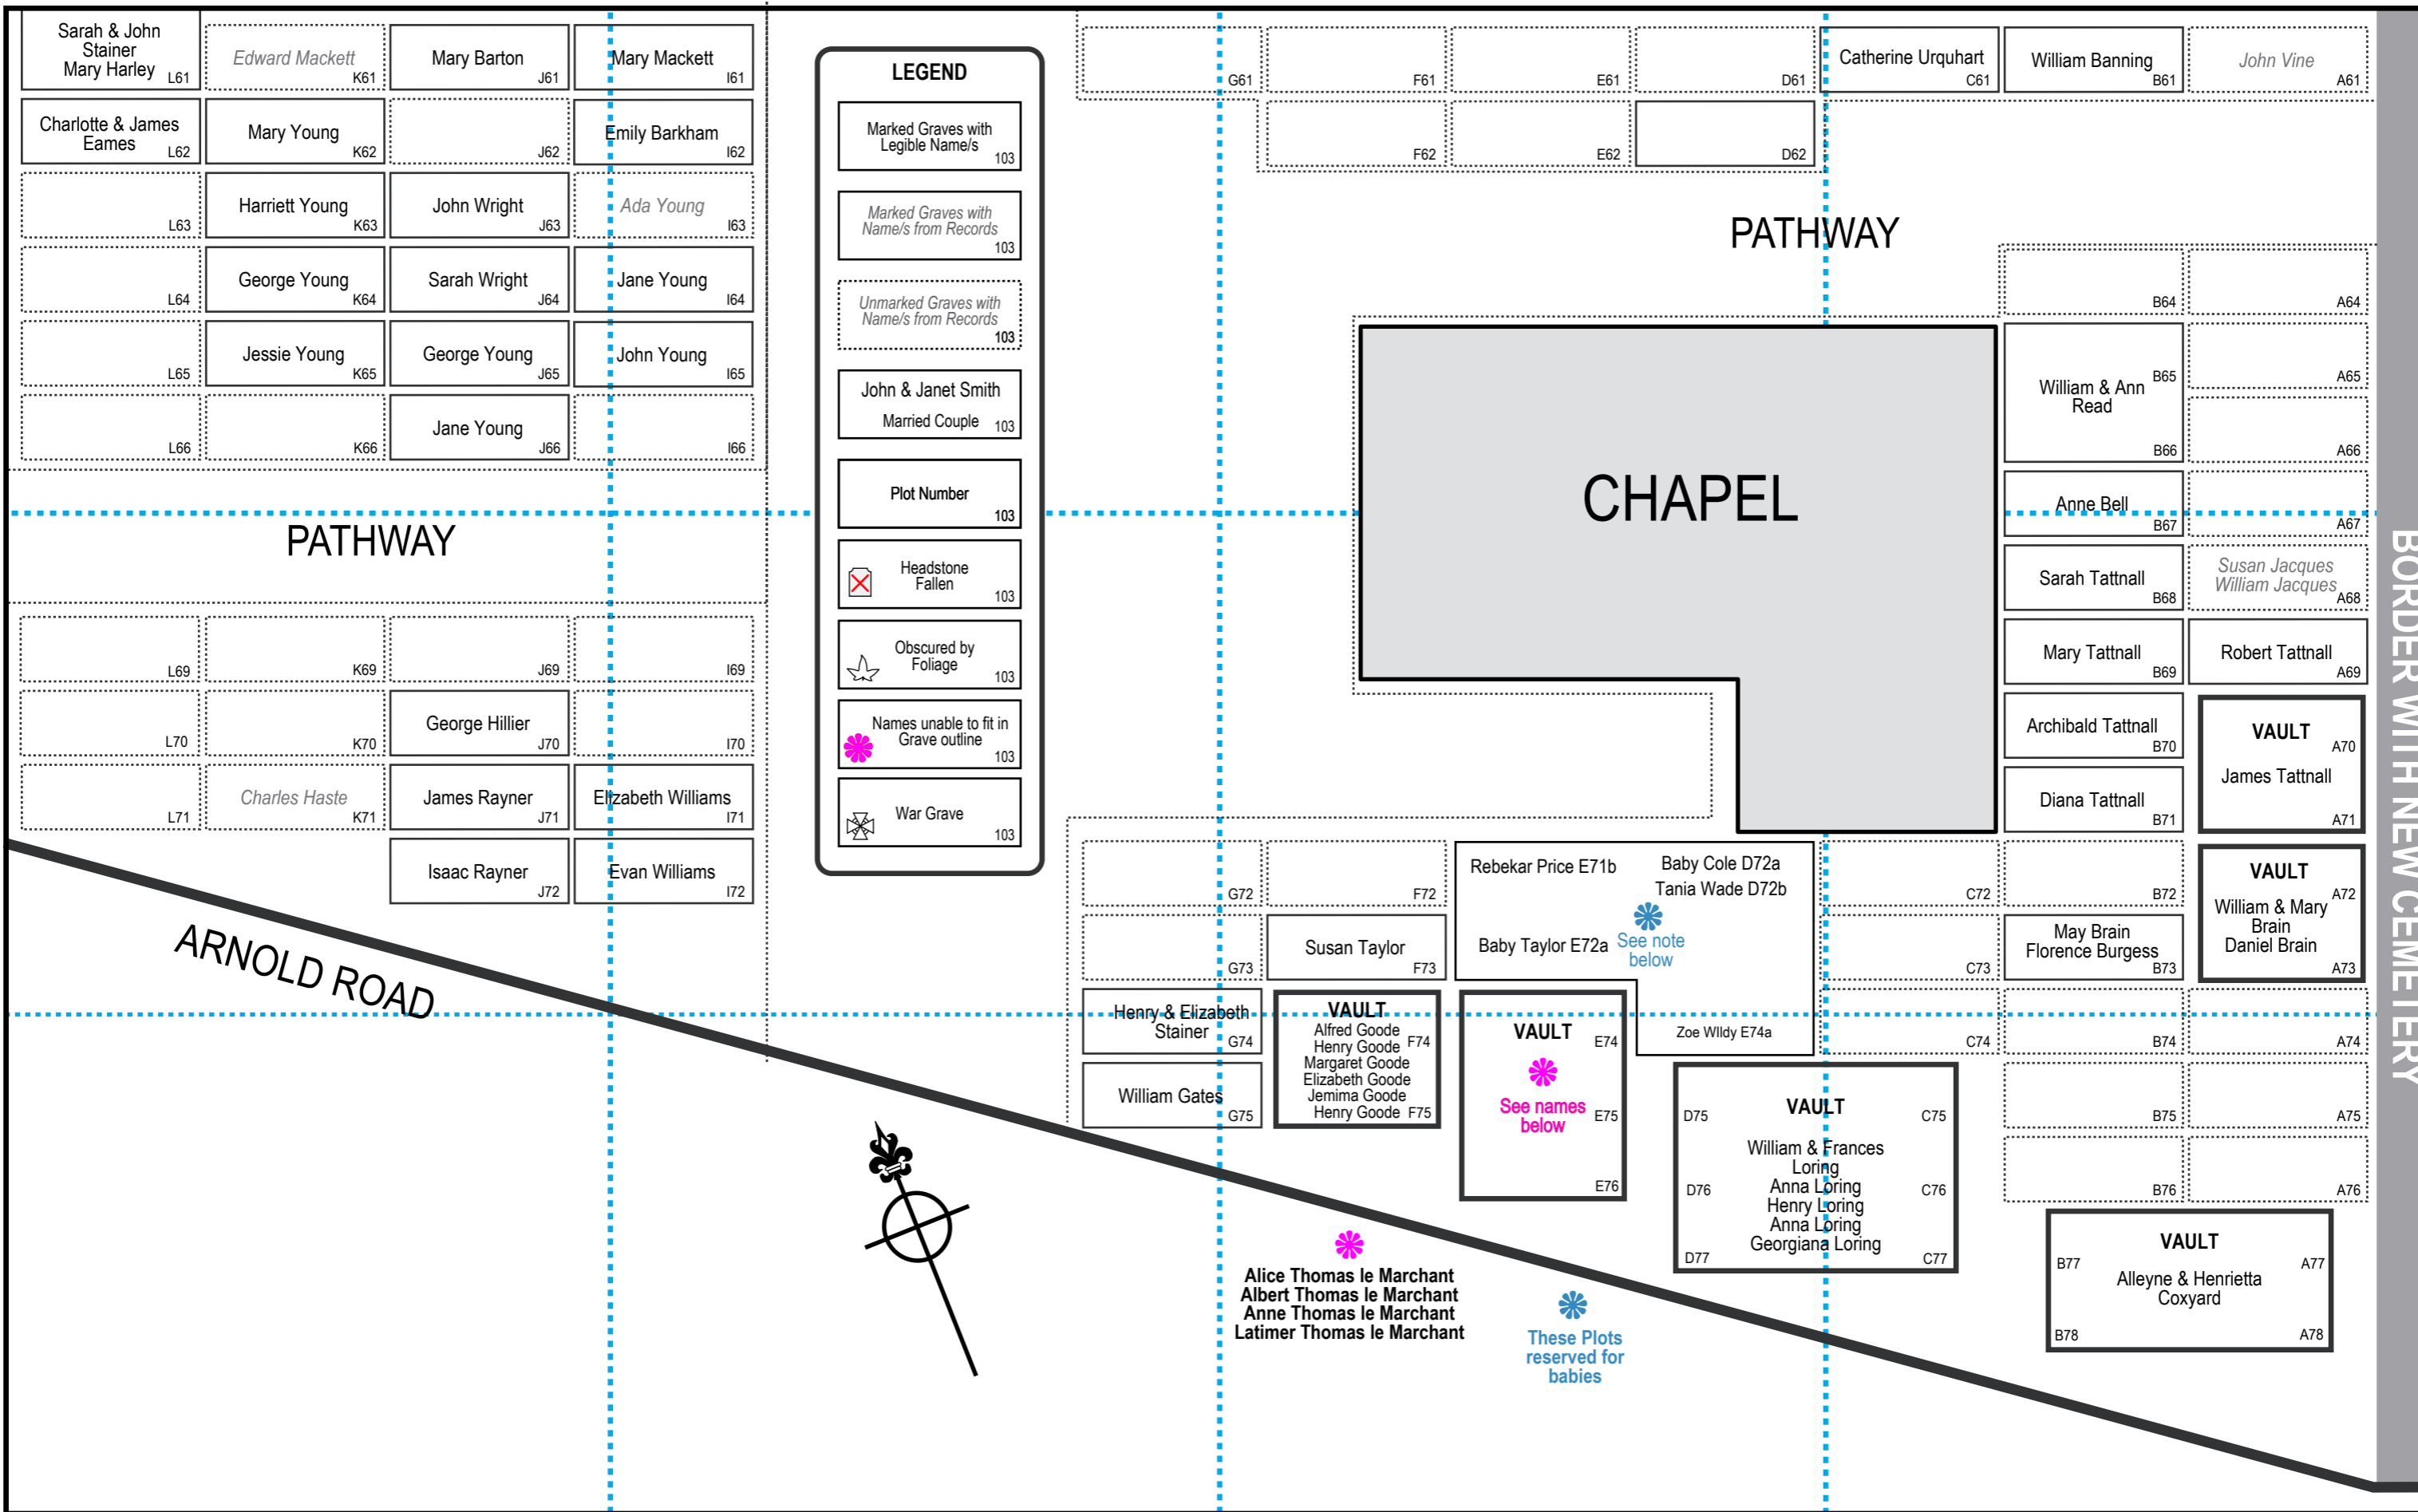

A**B****C****D****LEGEND**

- Marked Graves with Legible Name/s 103
- Marked Graves with Name/s from Records 103
- Unmarked Graves with Name/s from Records 103
- John & Janet Smith
Married Couple 103
- Plot Number 103
- Headstone Fallen 103
- Obscured by Foliage 103
- Names unable to fit in Grave outline 103
- War Grave 103

PATHWAY

PATHWAY

CHAPEL

ARNOLD ROAD

BORDER WITH NEW CEMETERY

Alice Thomas le Marchant
Albert Thomas le Marchant
Anne Thomas le Marchant
Latimer Thomas le Marchant

These Plots reserved for babies

VAULT
 See names below

VAULT
Alfred Goode F74
Henry Goode
Margaret Goode
Elizabeth Goode
Jemima Goode
Henry Goode F75

VAULT
William & Frances Loring C75
Anna Loring C76
Henry Loring
Anna Loring
Georgiana Loring C77

VAULT
Alleyne & Henrietta Coxyard A77
A78

VAULT
William & Mary Brain
Daniel Brain A73

VAULT
James Tattnall A70

BINSTEAD OLD CEMETERY

APPROXIMATE SCALE ONLY