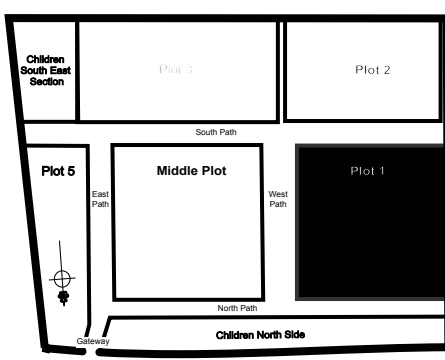

Area shaded blue is the site of an old shed and have 'S' added to the Grave Number

LEGEND

Graves marked as names from Grave Markers were read during surveying but the Markers may no longer be visible or legible

ST. JOHN'S CEMETERY PLOT 1

APPROXIMATE SCALE ONLY

This Map has been prepared for the Ryde Social Heritage Group. It is a work in progress and is based on Church Records and a survey of grave spaces on the ground.