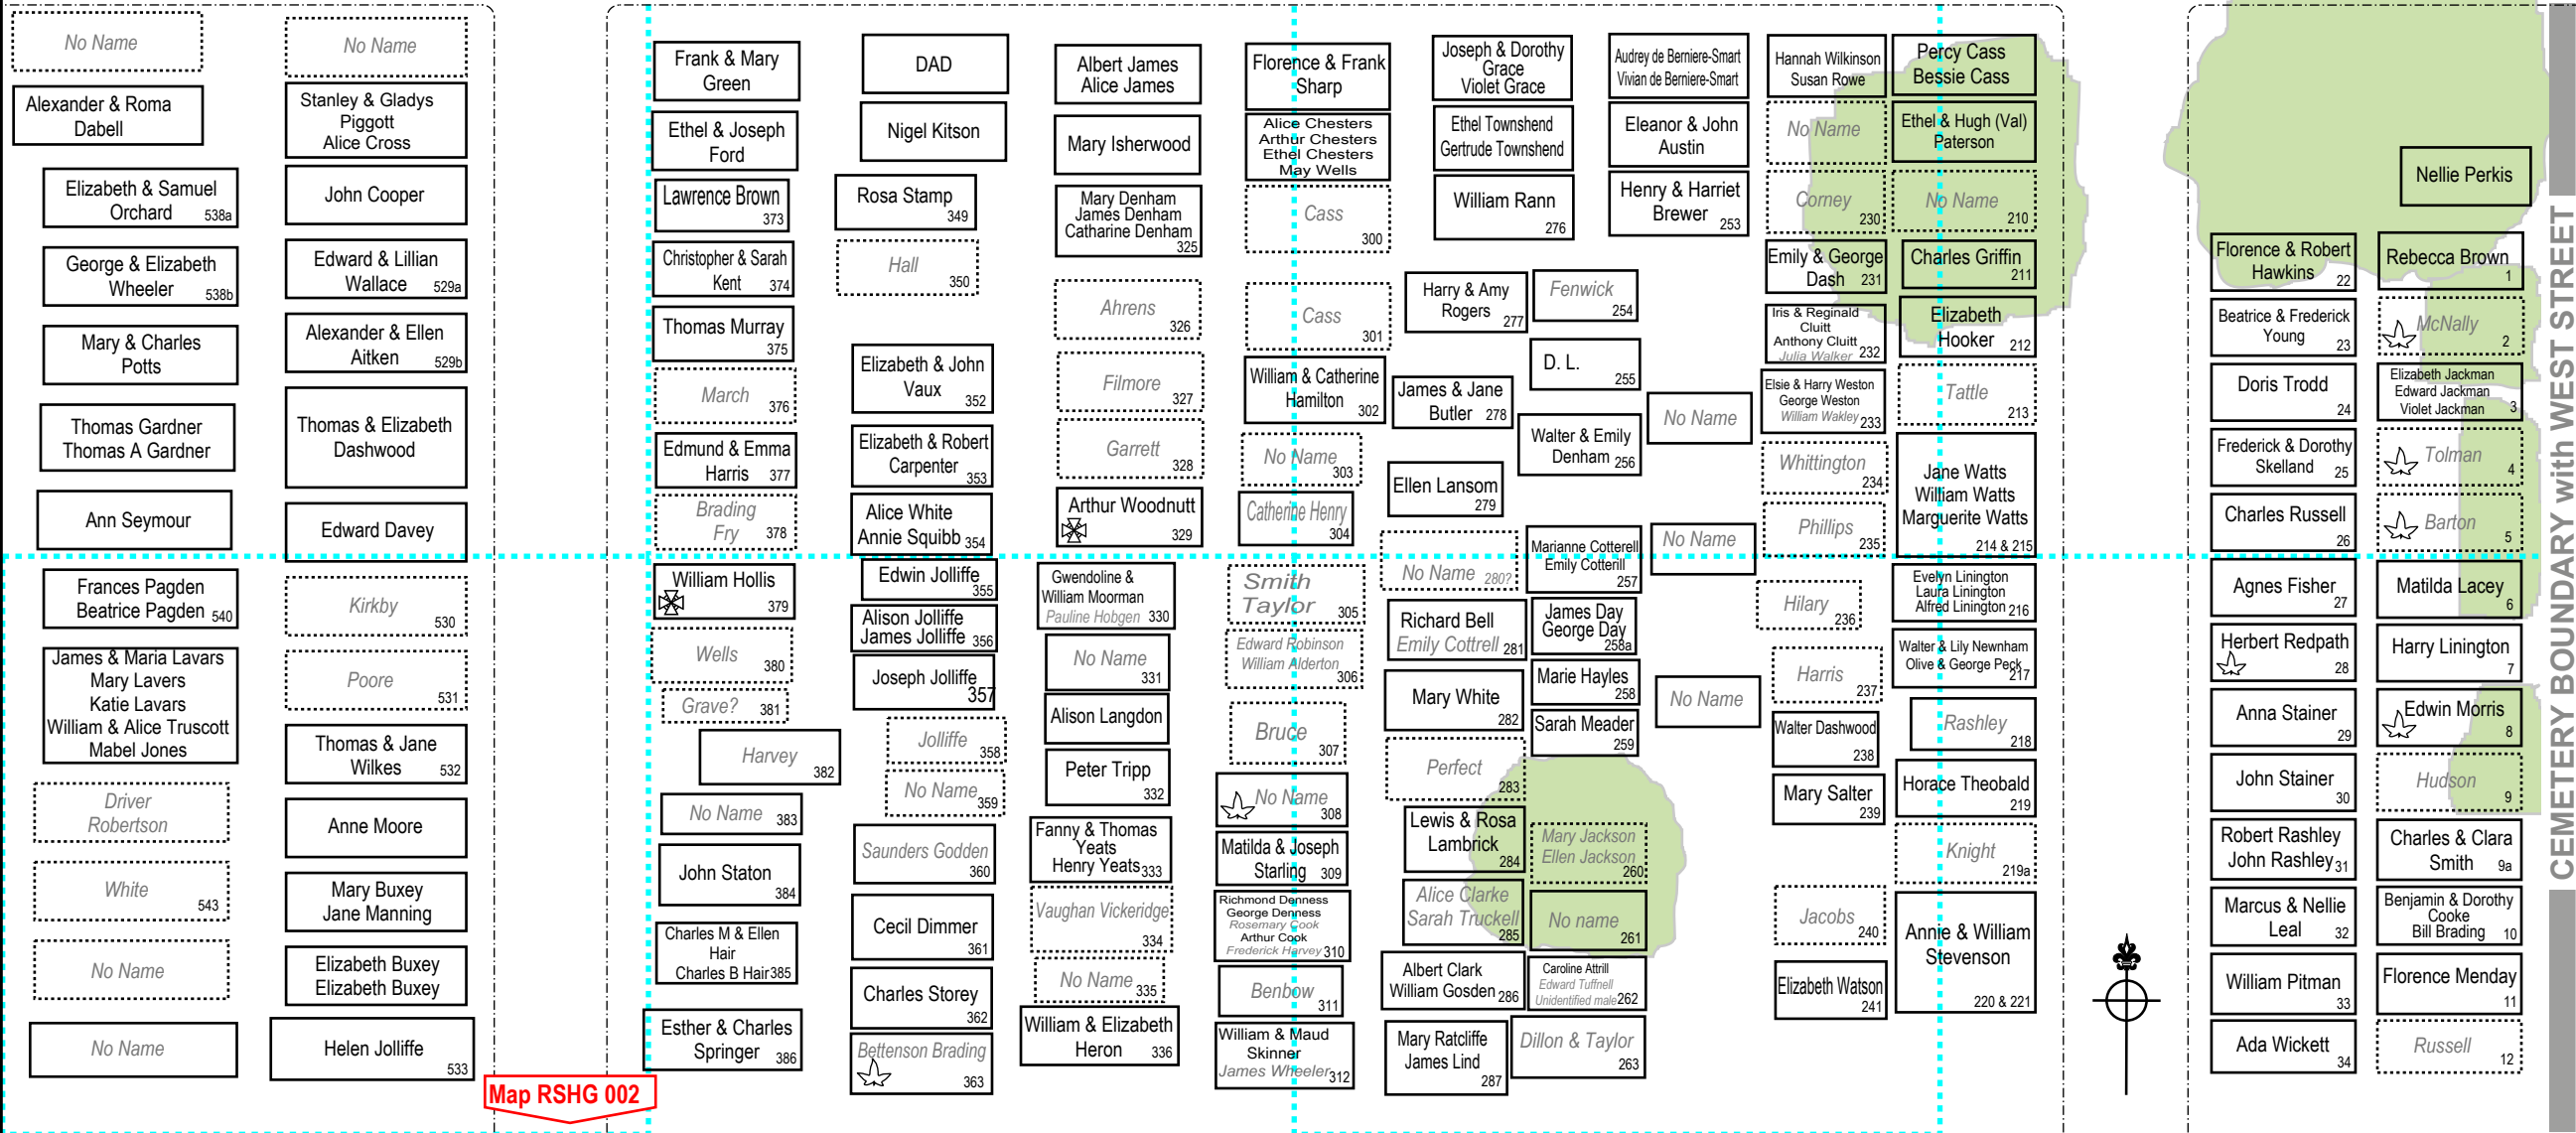

A

B

C

D

1

Map RSHG 007

Main Carriageway

MAIN GATE

2

Map RSHG 006

3

Map RSHG 002

CEMETERY BOUNDARY with WEST STREET

**RYDE SOCIAL HERITAGE GROUP**

© Ryde Social Heritage Group 2016

**RYDE OLD PARISH CEMETERY**

APPROXIMATE SCALE ONLY

This Map has been produced by the Ryde Social Heritage Group. It is a work in progress and there is no guarantee of absolute accuracy. Alterations and/or additions will be made as further or more accurate information becomes available to the Group.

**NOTE: Please read the warnings on the Legend Sheet**

Drawn:	David Earle
Surveyed:	David Earle & Lydia Jackson
Legend available as a separate sheet	

**RSHG 003**

REVISION 07 FEB 2016