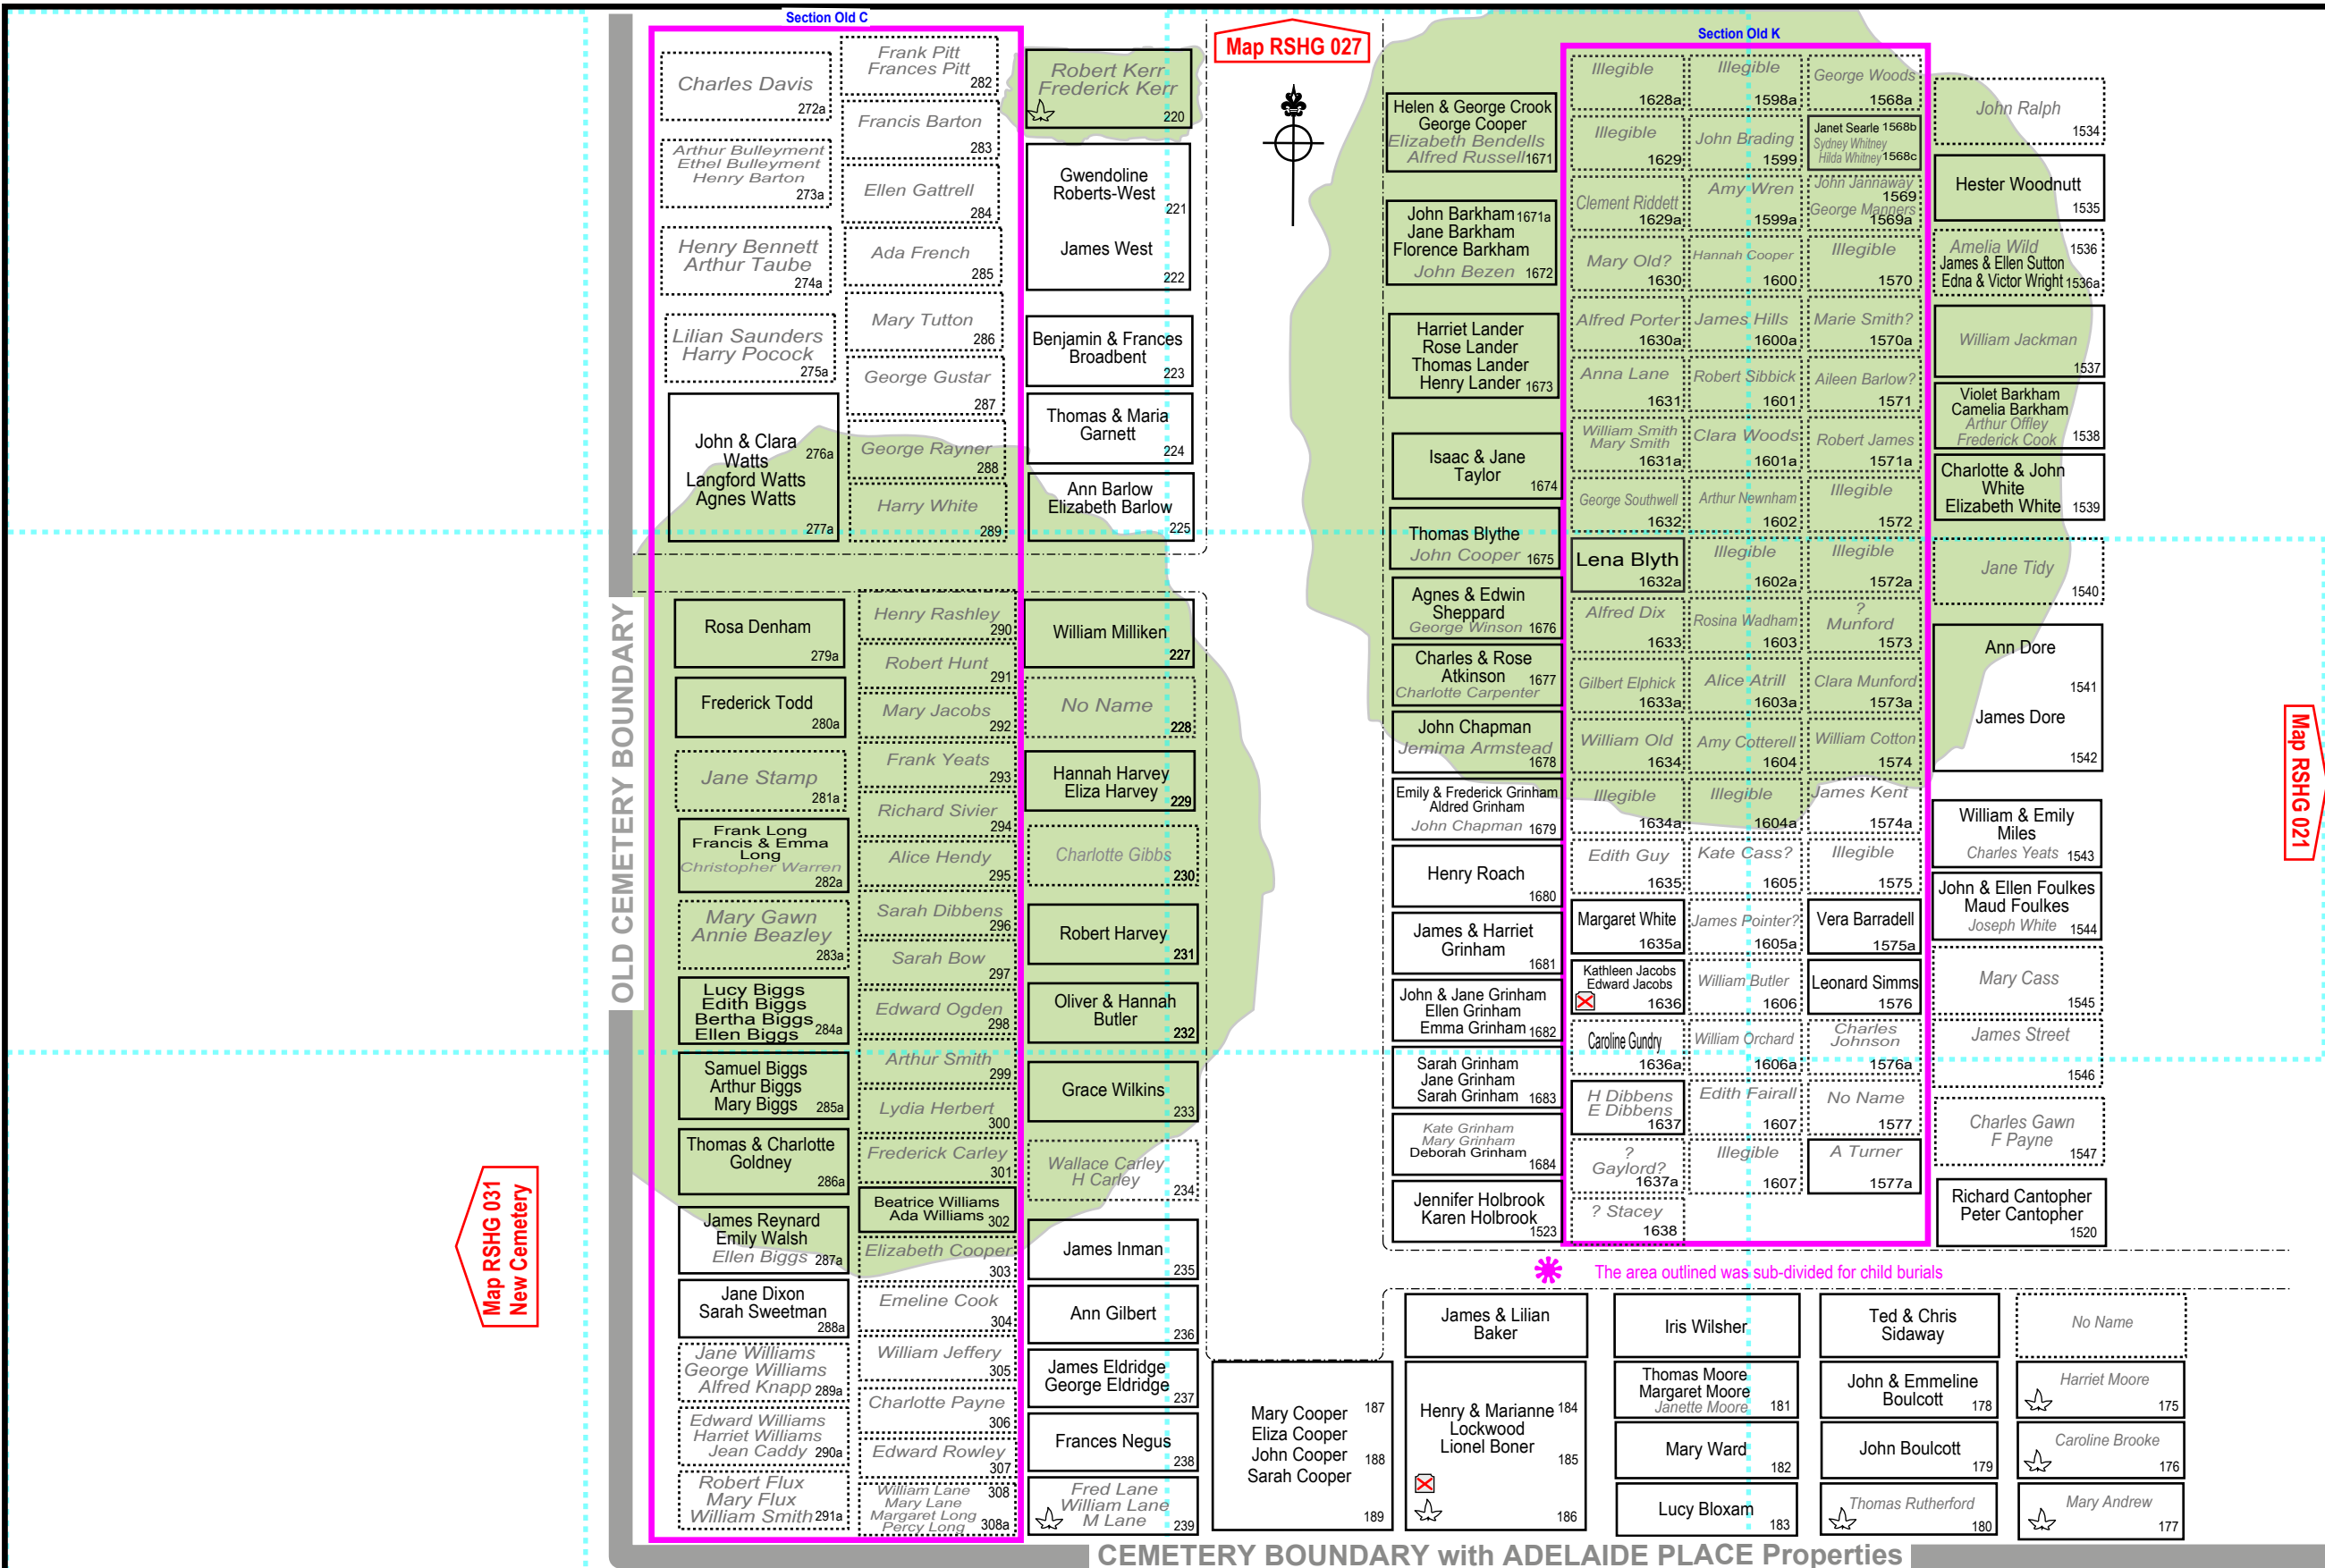

A

B

C

D

Section Old C

Section Old K

Map RSHG 027

Map RSHG 021

Map RSHG 031
New Cemetery

* The area outlined was sub-divided for child burials

1

2

3

OLD CEMETERY BOUNDARY

CEMETERY BOUNDARY with ADELAIDE PLACE Properties

Charles Davis 272a	Frank Pitt Frances Pitt 282	Robert Kerr Frederick Kerr 220
Arthur Bulleyment Ethel Bulleyment Henry Barton 273a	Francis Barton 283	Gwendoline Roberts-West 221
Henry Bennett Arthur Taube 274a	Ellen Gattrell 284	James West 222
Lilian Saunders Harry Pocock 275a	Ada French 285	Benjamin & Frances Broadbent 223
John & Clara Watts Langford Watts Agnes Watts 276a	Mary Tutton 286	Thomas & Maria Garnett 224
John & Clara Watts Langford Watts Agnes Watts 277a	George Gustar 287	Ann Barlow Elizabeth Barlow 225
	George Rayner 288	
	Harry White 289	

Rosa Denham 279a	Henry Rashley 290	William Milliken 227
Frederick Todd 280a	Robert Hunt 291	No Name 228
Jane Stamp 281a	Mary Jacobs 292	Hannah Harvey Eliza Harvey 229
Frank Long Francis & Emma Long Christopher Warren 282a	Frank Yeats 293	Charlotte Gibbs 230
Mary Gawn Annie Beazley 283a	Richard Sivier 294	Robert Harvey 231
Lucy Biggs Edith Biggs Bertha Biggs Ellen Biggs 284a	Alice Hendy 295	Oliver & Hannah Butler 232
Samuel Biggs Arthur Biggs Mary Biggs 285a	Sarah Dibbens 296	Grace Wilkins 233
Thomas & Charlotte Goldney 286a	Sarah Bow 297	Wallace Carley H Carley 234
James Reynard Emily Walsh Ellen Biggs 287a	Edward Ogden 298	James Inman 235
Jane Dixon Sarah Sweetman 288a	Arthur Smith 299	Ann Gilbert 236
Jane Williams George Williams Alfred Knapp 289a	Lydia Herbert 300	James Eldridge George Eldridge 237
Edward Williams Harriet Williams Jean Caddy 290a	Frederick Carley 301	Frances Negus 238
Robert Flux Mary Flux William Smith 291a	Beatrice Williams Ada Williams 302	Fred Lane William Lane M Lane 239
	Elizabeth Cooper 303	
	Emeline Cook 304	
	William Jeffery 305	
	Charlotte Payne 306	
	Edward Rowley 307	
	William Lane Mary Lane Margaret Long Percy Long 308a	