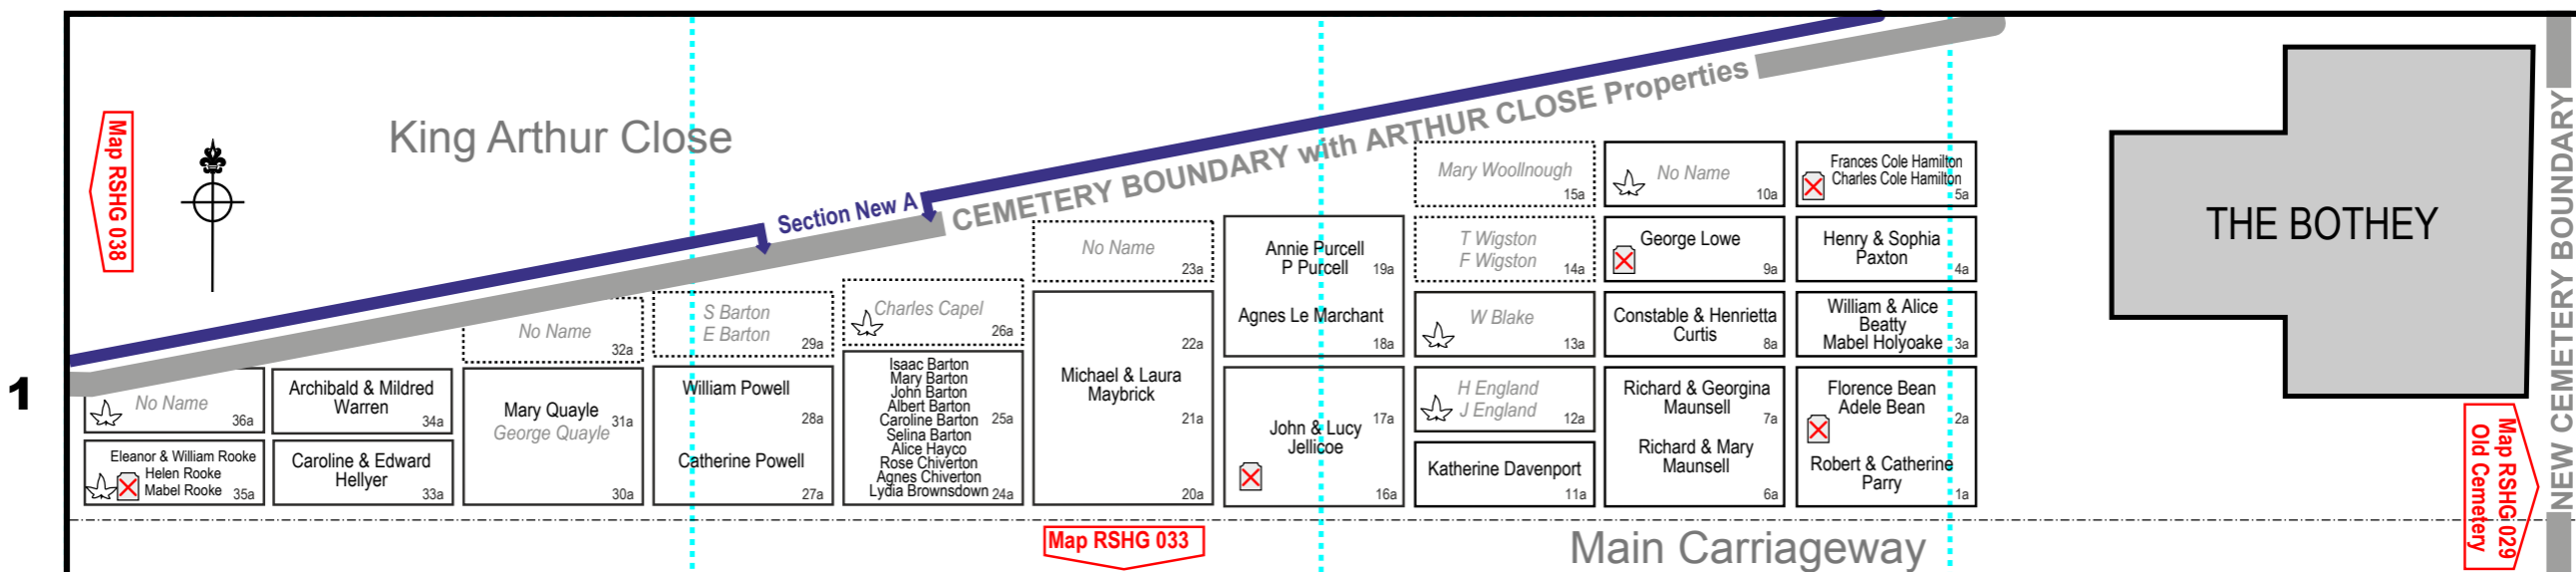

A

B

C

D

**RYDE SOCIAL HERITAGE GROUP**  
© Ryde Social Heritage Group 2017

**RYDE NEW CEMETERY**  
APPROXIMATE SCALE ONLY  
0 ————— 5  
METRES

This Map has been produced by the Ryde Social Heritage Group. It is a work in progress and there is no guarantee of absolute accuracy. Alterations and/or additions will be made as further or more accurate information becomes available to the Group.

**NOTE: Please read the warnings on the Legend Sheet**

Drawn:	David Earle
Surveyed:	David Earle
Legend available as a separate sheet	

**RSHG 034**  
UPDATED 01 JAN 2017