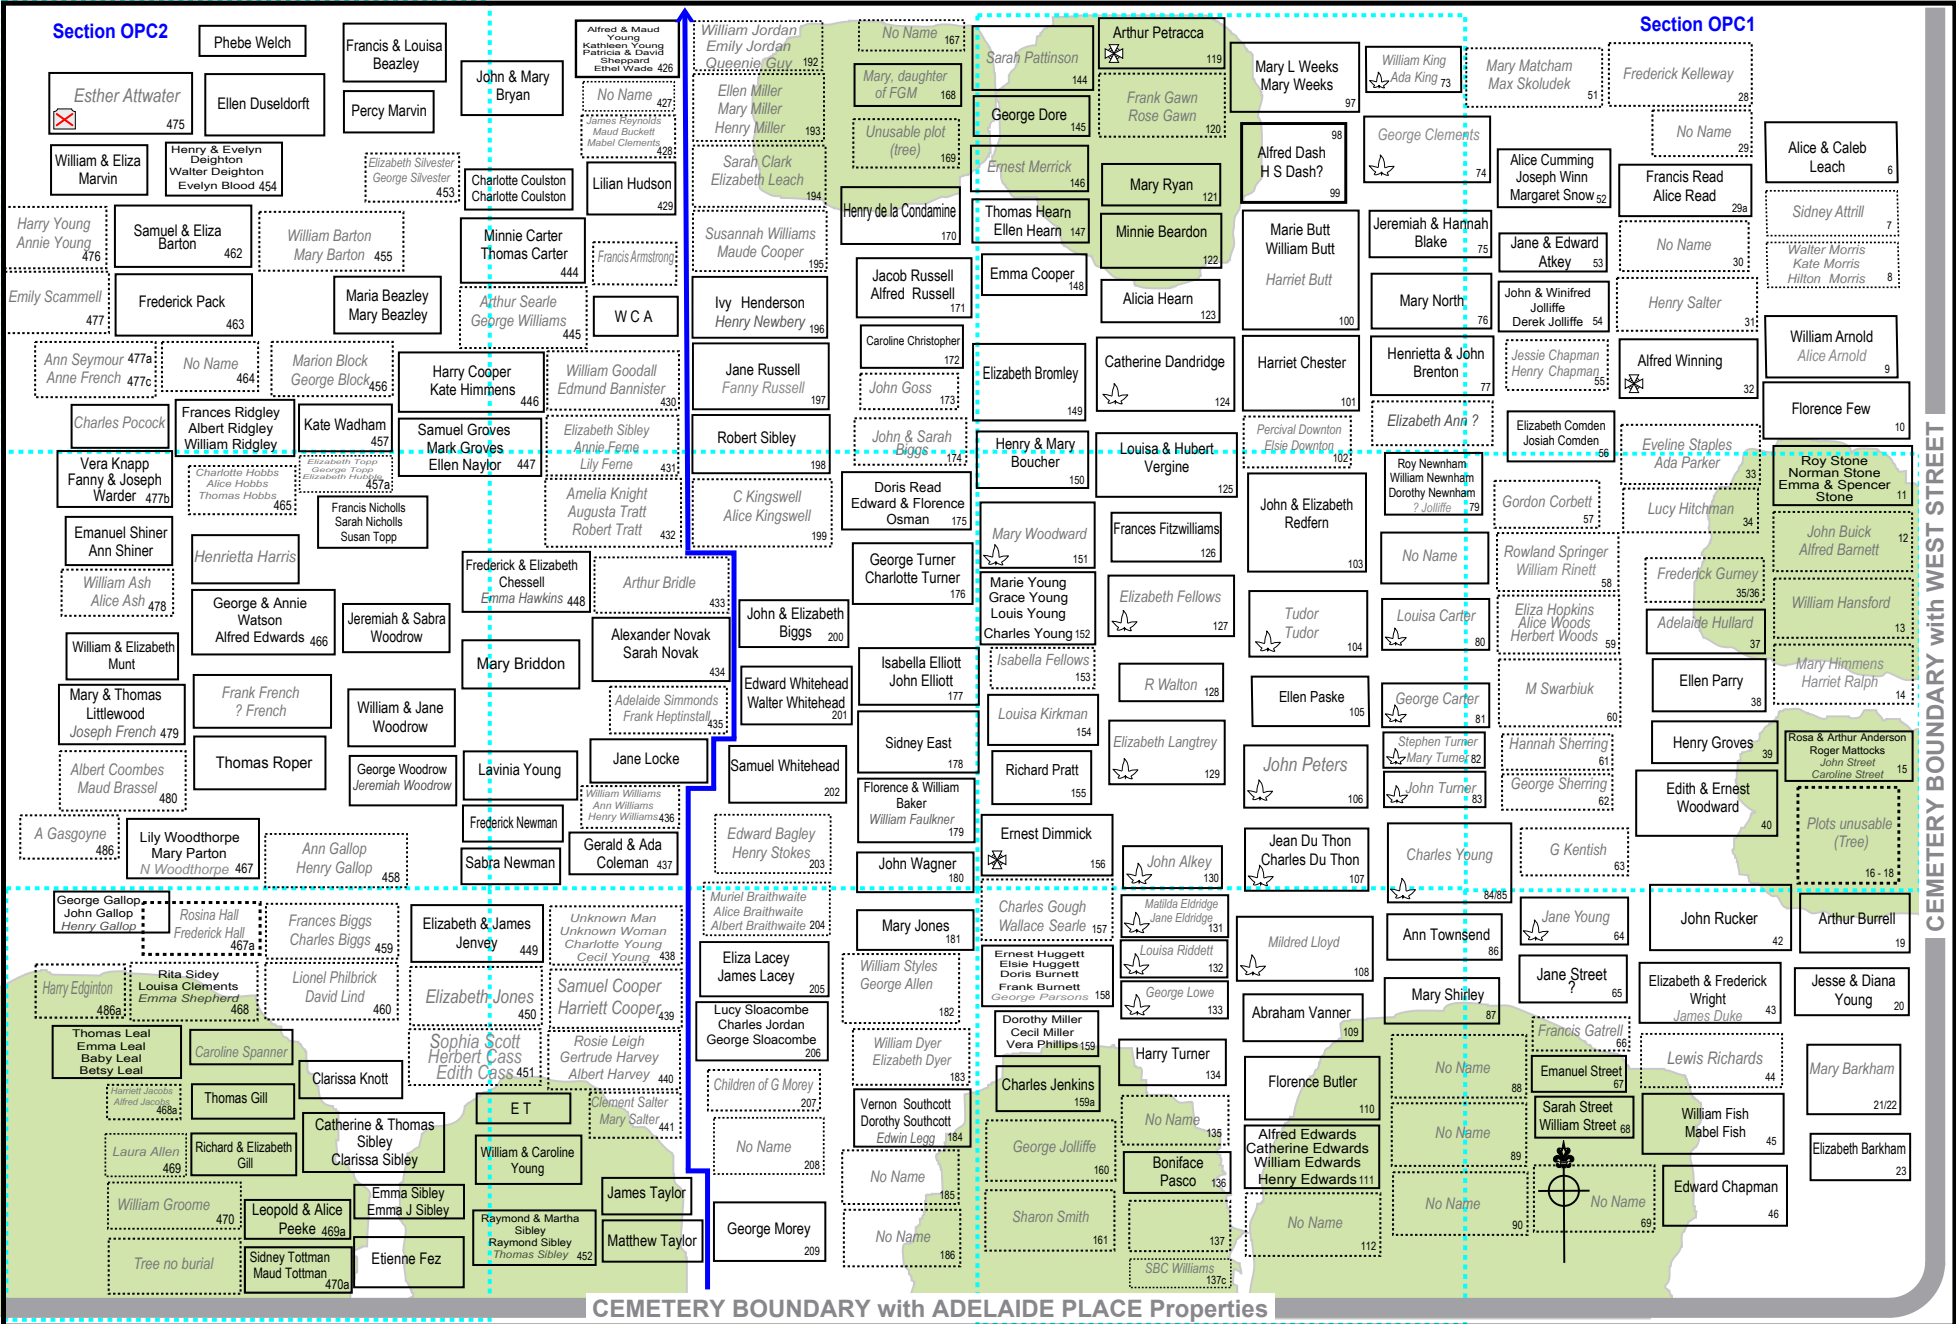

A

B

Map RSHG 002

C

D

1

2

3

Section OPC2

Section OPC1

RYDE SOCIAL HERITAGE GROUP
© Ryde Social Heritage Group 2017

RYDE OLD PARISH CEMETERY
APPROXIMATE SCALE ONLY

0 5
METRES

This Map has been produced by the Ryde Social Heritage Group. It is a work in progress and there is no guarantee of absolute accuracy. Alterations and/or additions will be made as further or more accurate information becomes available to the Group.

NOTE: Please read the warnings on the Legend Sheet

Drawn: David Earle
Surveyed: David Earle & Lydia Jackson

Legend available as a separate sheet

RSHG 001

UPDATED 15 OCT 2017

CEMETERY BOUNDARY with WEST STREET

CEMETERY BOUNDARY with ADELAIDE PLACE Properties