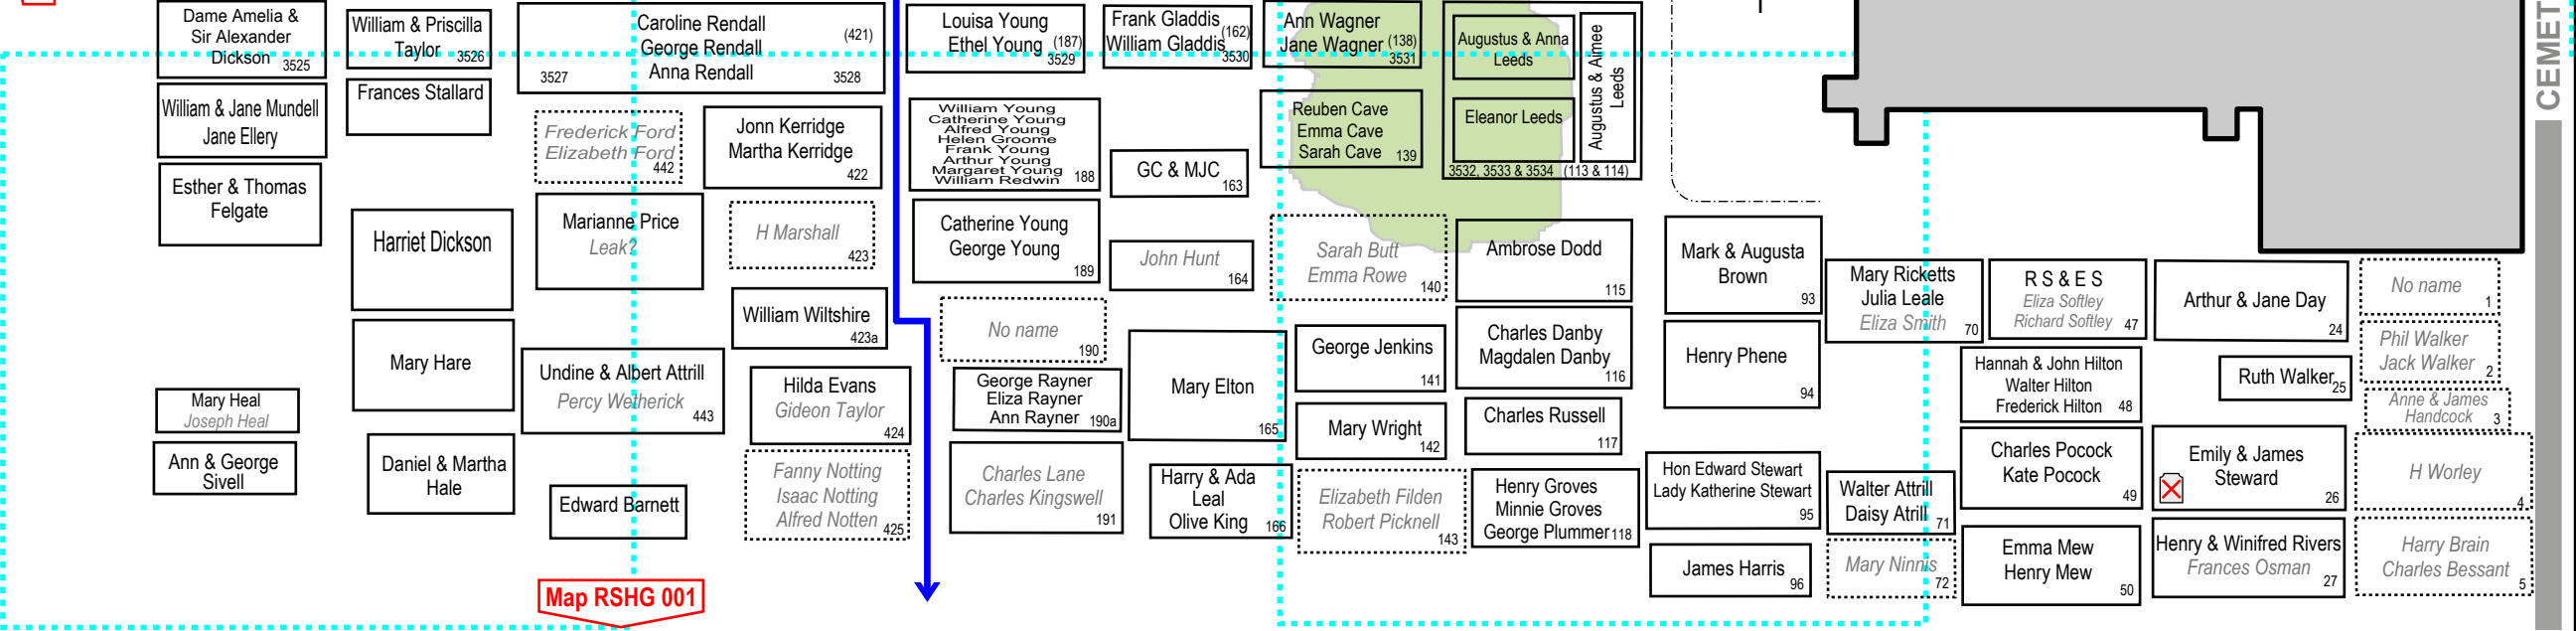

Section OPC2

Section OPC1

3

Map RSHG 001

RYDE SOCIAL HERITAGE GROUP
© Ryde Social Heritage Group 2017

RYDE OLD PARISH CEMETERY
APPROXIMATE SCALE ONLY
0 5 METRES

This Map has been produced by the Ryde Social Heritage Group. It is a work in progress and there is no guarantee of absolute accuracy. Alterations and/or additions will be made as further or more accurate information becomes available to the Group.
NOTE: Please read the warnings on the Legend Sheet

Drawn:	David Earle
Surveyed:	David Earle & Lydia Jackson
Legend available as a separate sheet	

RSHG 002
UPDATED 15 OCT 2017