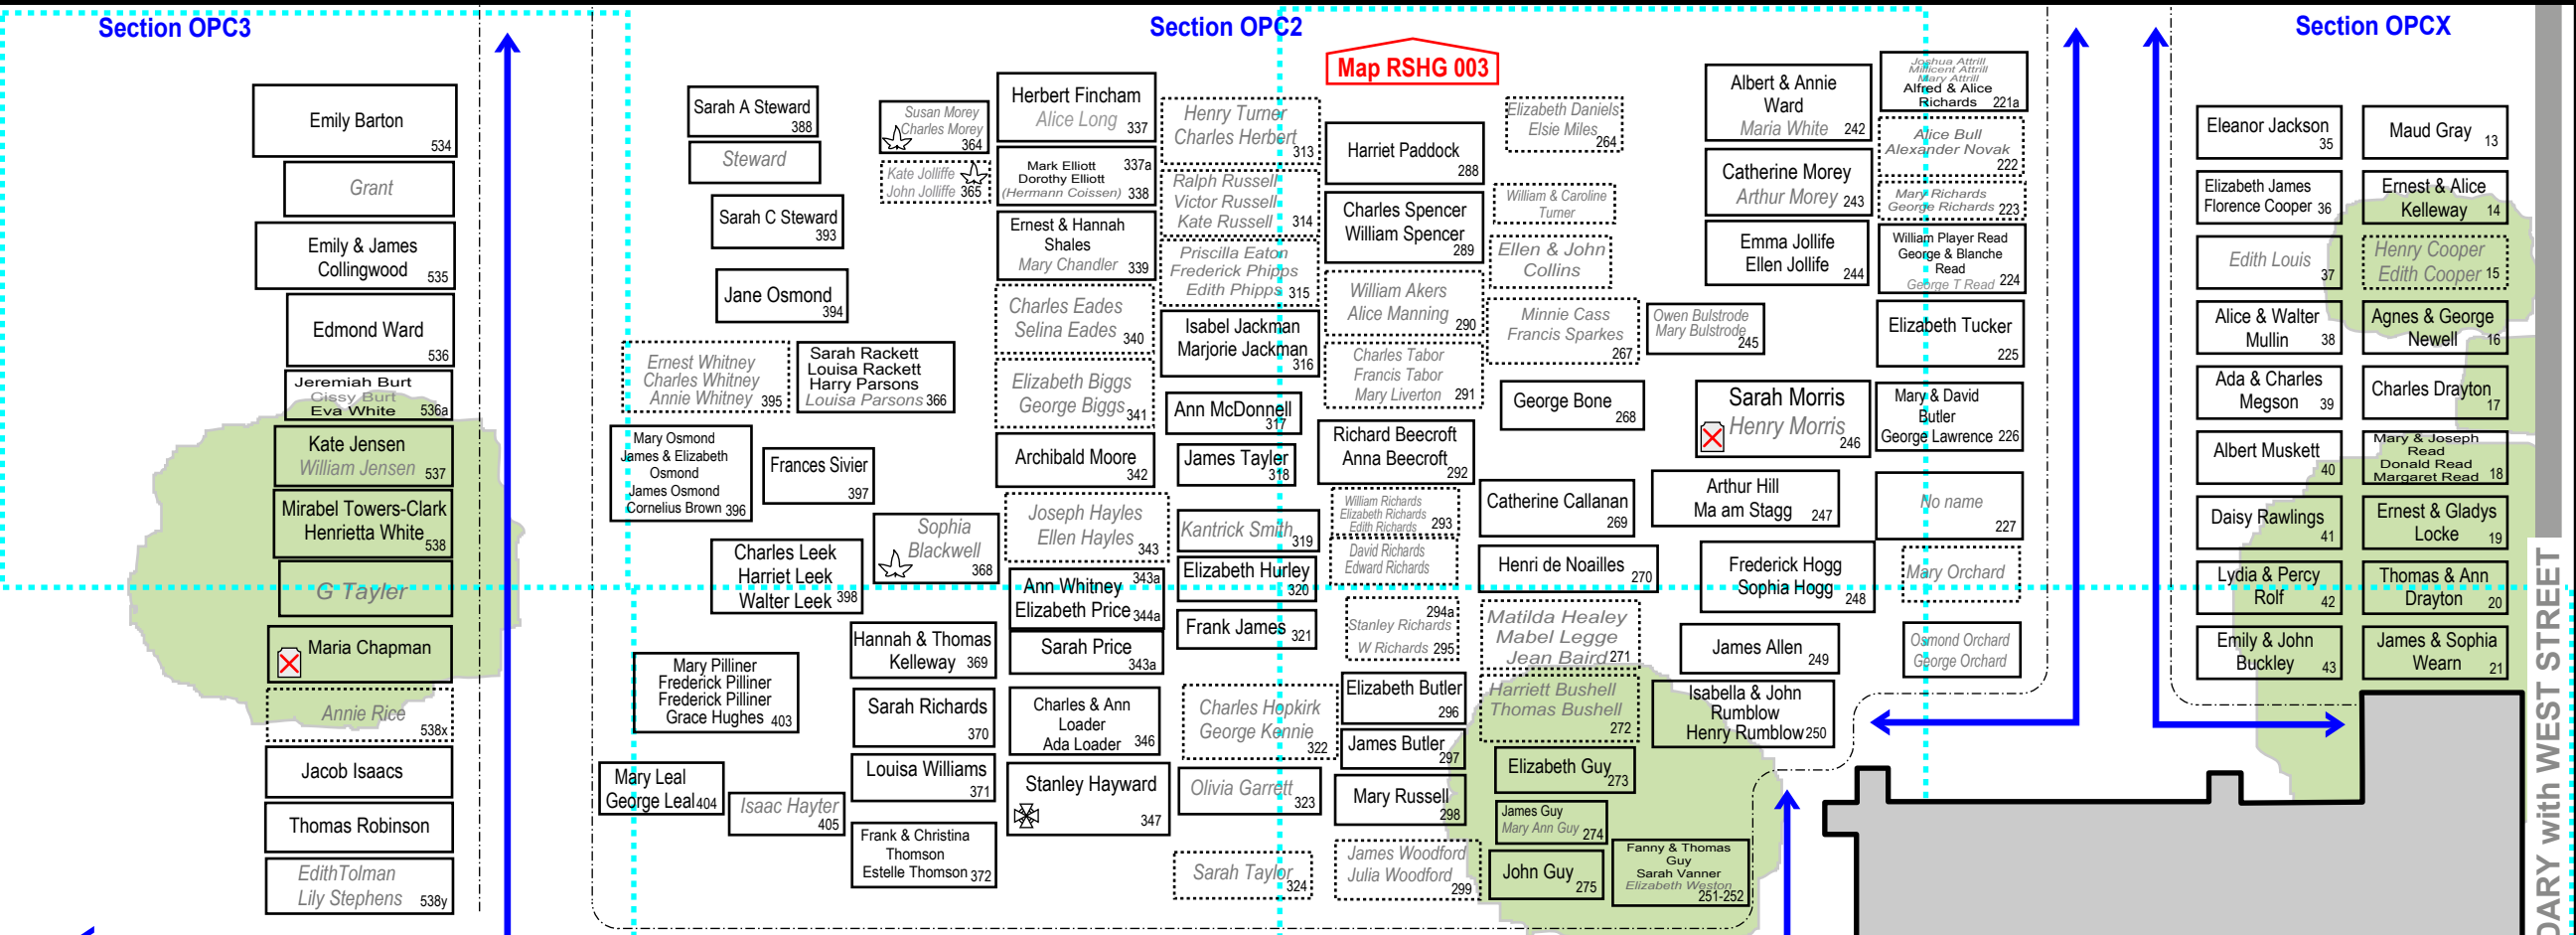

A

B

C

D

Section OPC3

Section OPC2

Section OPCX

Map RSHG 003

1

2

Map RSHG 005

Section OPC2

Section OPC1

3

Map RSHG 001

RYDE SOCIAL HERITAGE GROUP
© Ryde Social Heritage Group 2017

RYDE OLD PARISH CEMETERY
APPROXIMATE SCALE ONLY
0 5 METRES

This Map has been produced by the Ryde Social Heritage Group. It is a work in progress and there is no guarantee of absolute accuracy. Alterations and/or additions will be made as further or more accurate information becomes available to the Group.
NOTE: Please read the warnings on the Legend Sheet

Drawn:	David Earle
Surveyed:	David Earle & Lydia Jackson
Legend available as a separate sheet	

RSHG 002
UPDATED 15 OCT 2017

CEMETERY BOUNDARY with WEST STREET