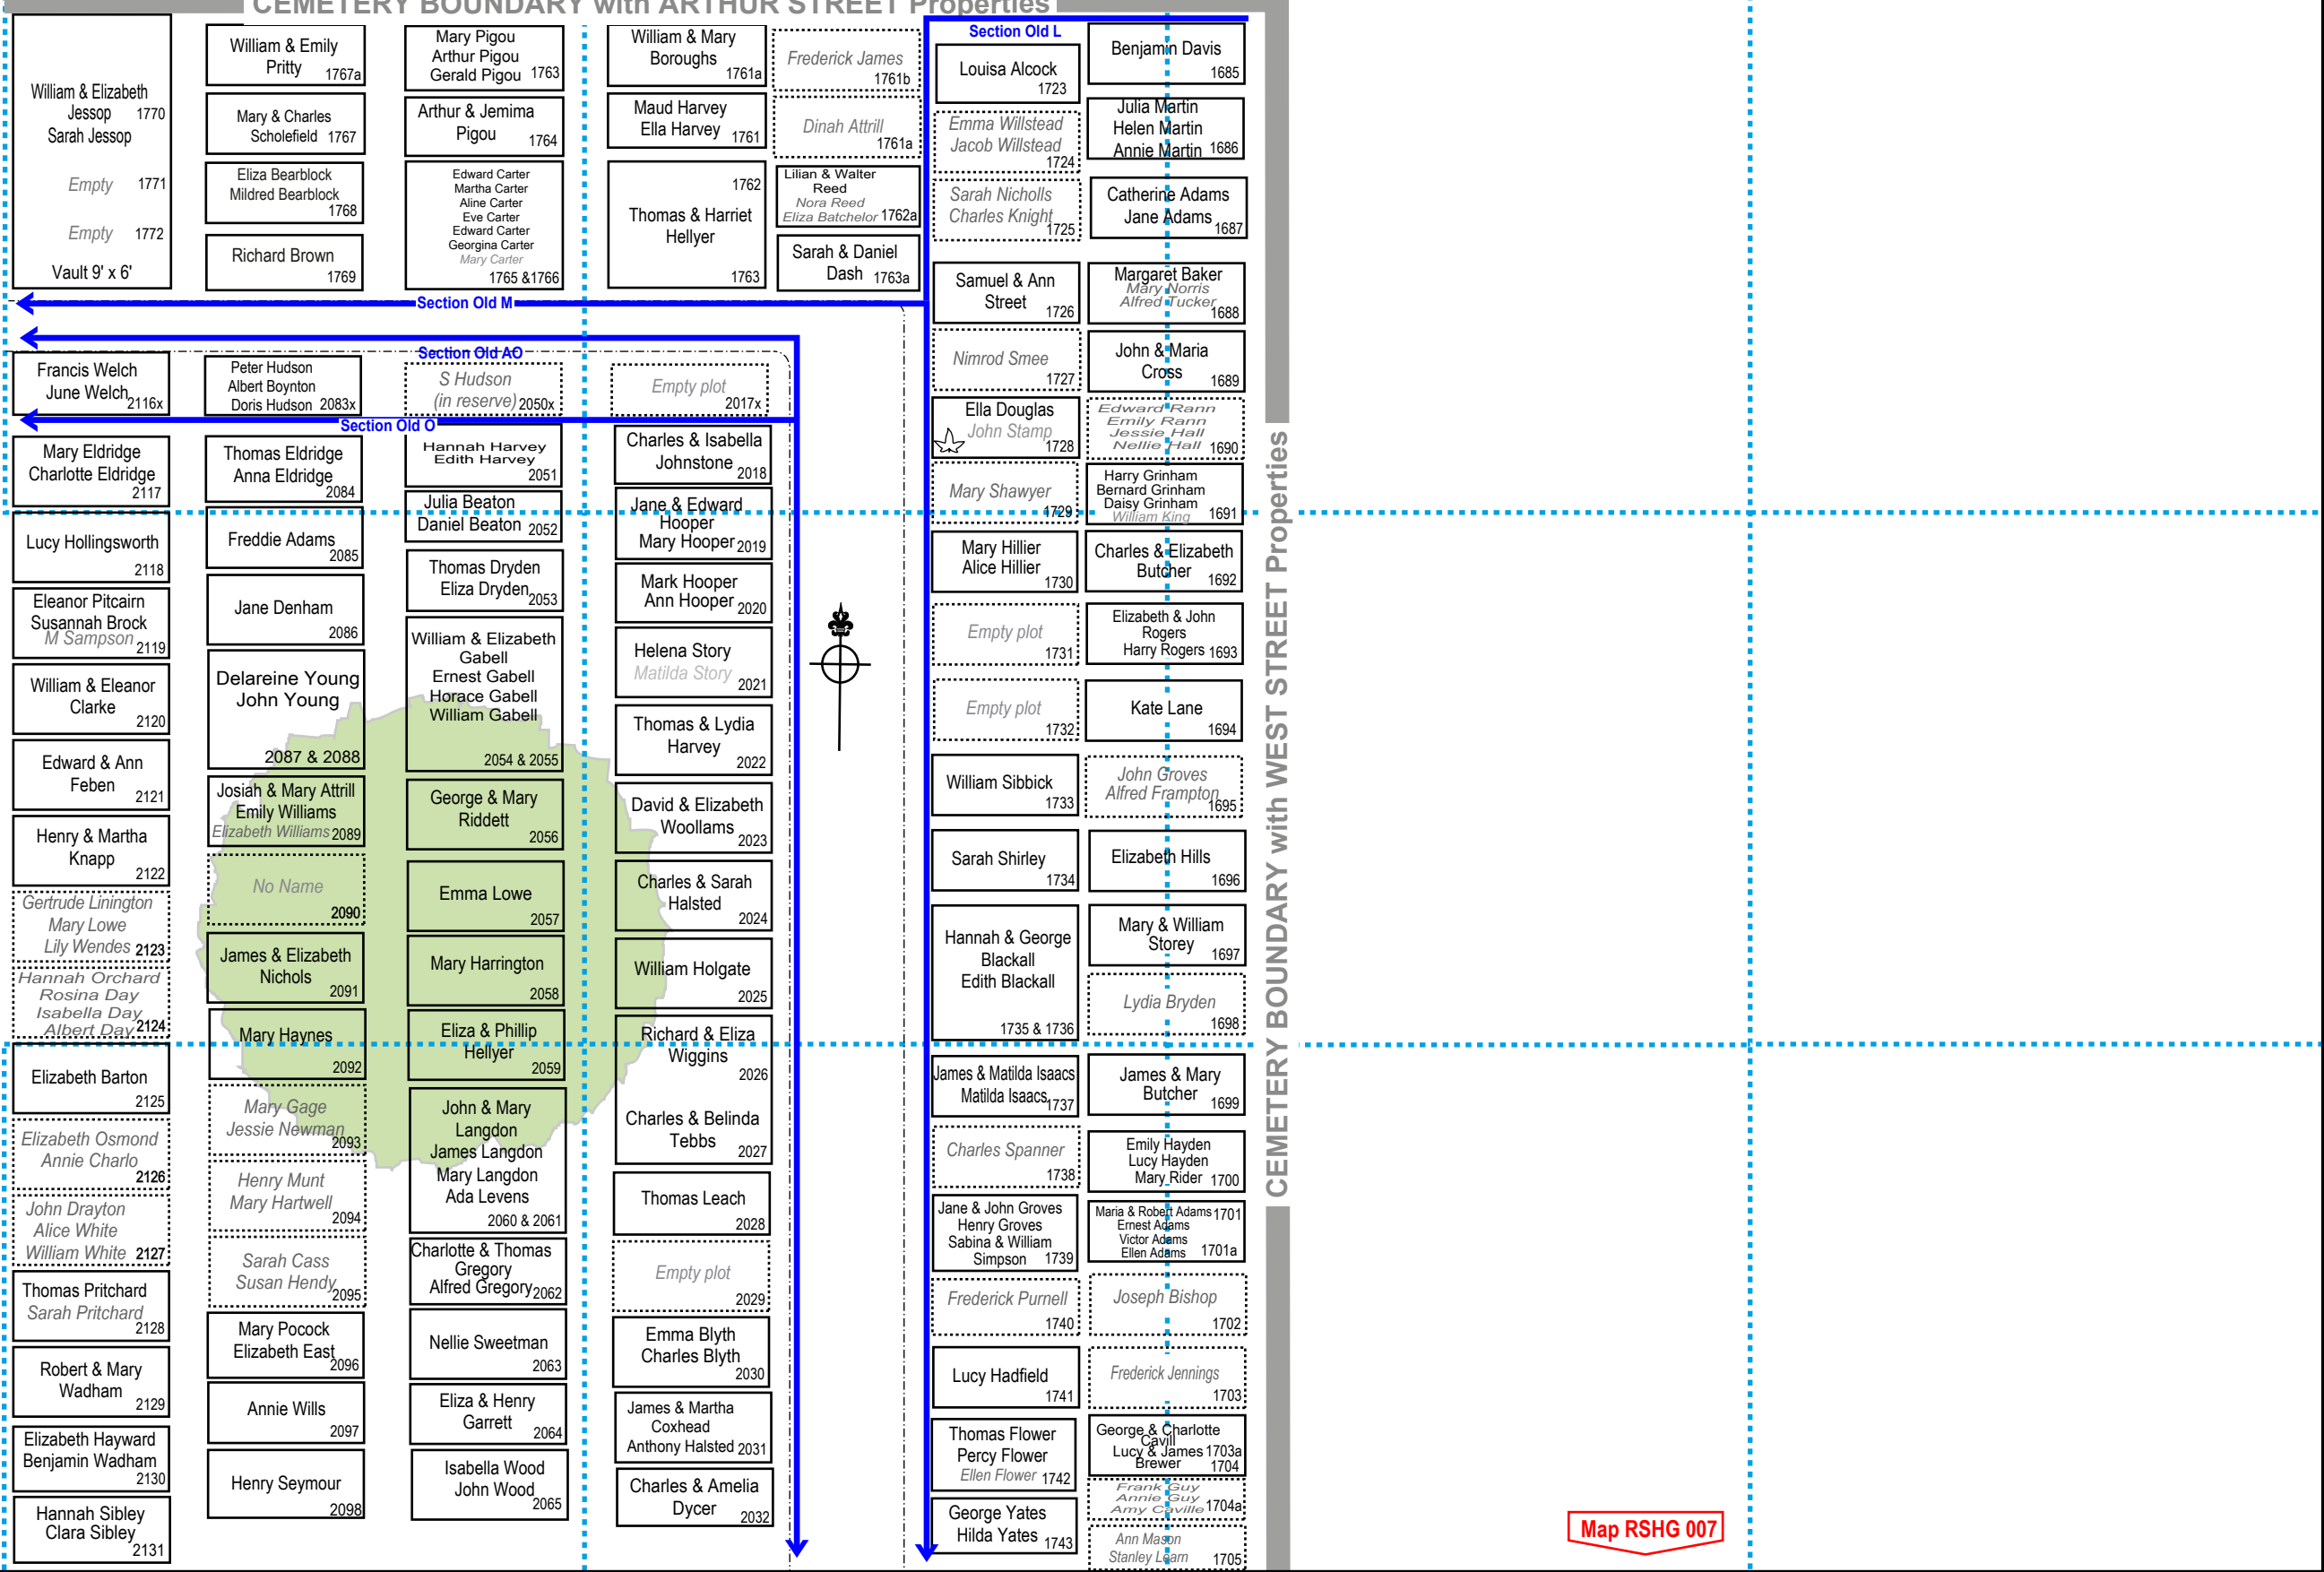

A B C D
CEMETERY BOUNDARY with ARTHUR STREET Properties

1

2

3

Map RSHG 010

Map RSHG 007

 **RYDE SOCIAL HERITAGE GROUP**
 © Ryde Social Heritage Group 2018

RYDE OLD CEMETERY
 APPROXIMATE SCALE ONLY

 METRES

This Map has been produced by the Ryde Social Heritage Group. It is a work in progress and there is no guarantee of absolute accuracy. Alterations and/or additions will be made as further or more accurate information becomes available to the Group.
NOTE: Please read the warnings on the Legend Sheet

Drawn:	David Earle
Surveyed:	David Earle & Lydia Jackson
Legend available as a separate sheet	

RSHG 008
 UPDATED OCTOBER 2018