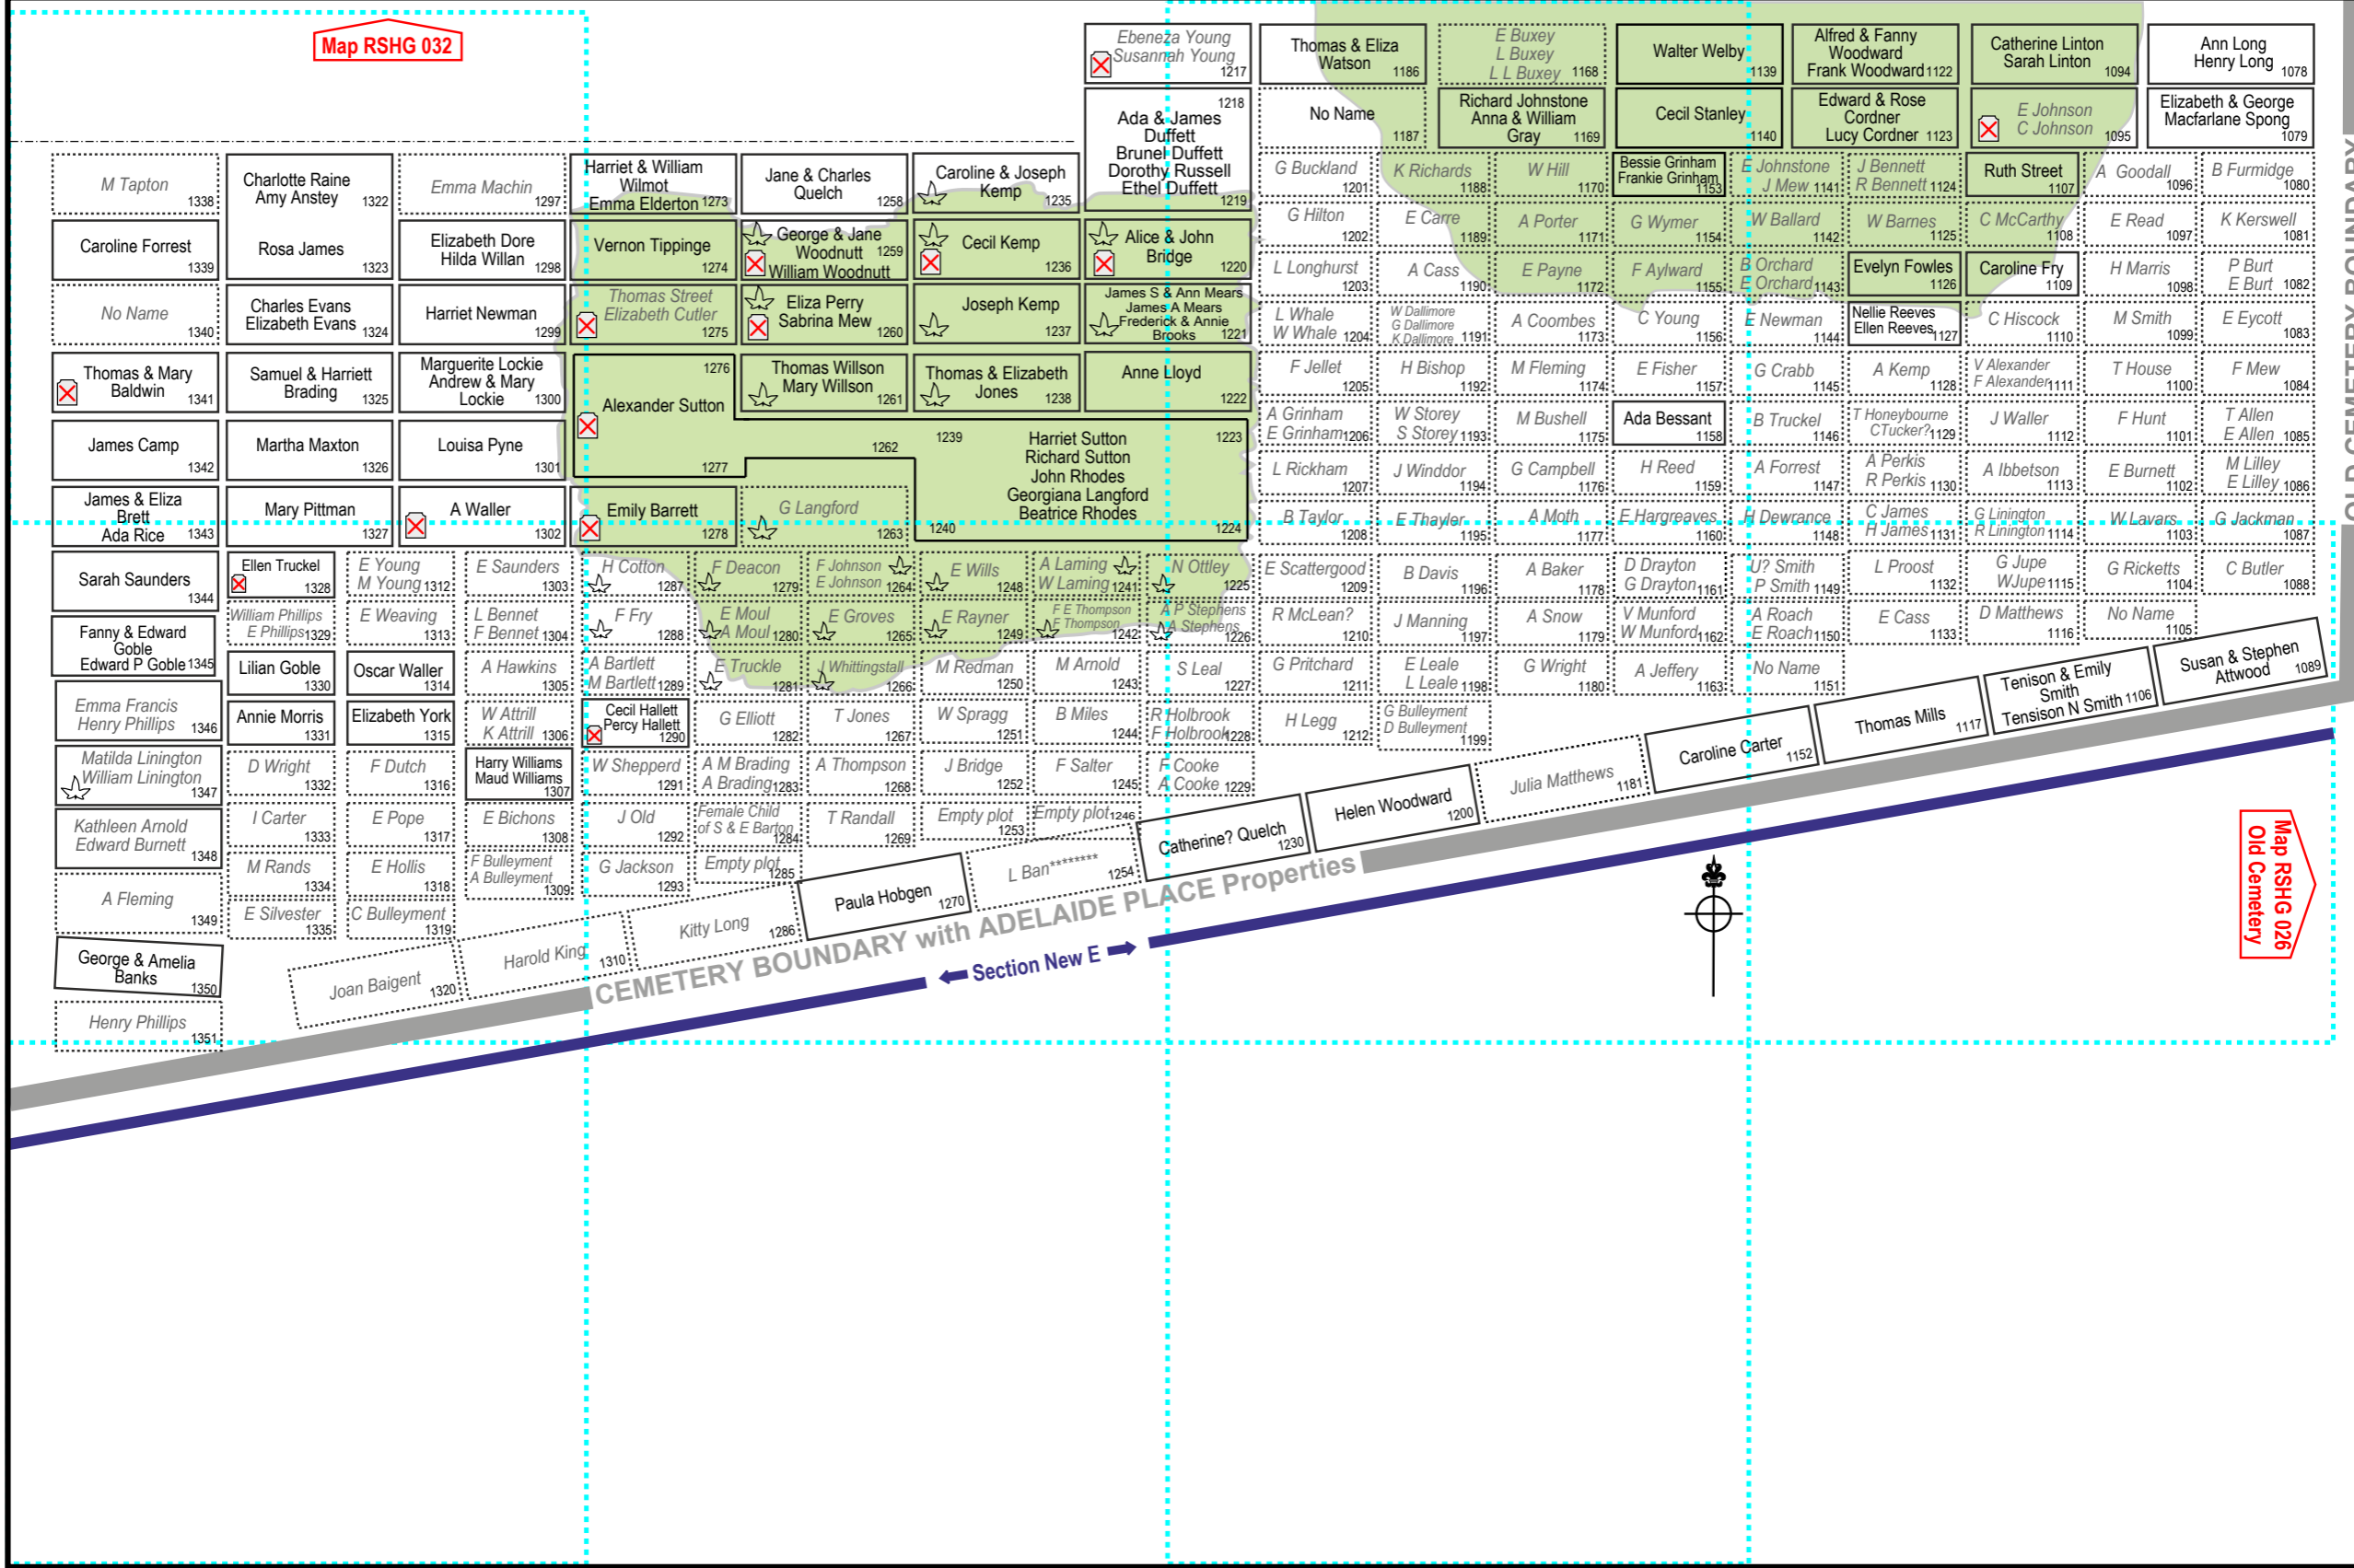

Map RSHG 032

1

Map RSHG 035

2

3

OLD CEMETERY BOUNDARY

RYDE SOCIAL HERITAGE GROUP
 © Ryde Social Heritage Group 2018

RYDE NEW CEMETERY
 APPROXIMATE SCALE ONLY
 0 ————— 5
 METRES

This Map has been produced by the Ryde Social Heritage Group. It is a work in progress and there is no guarantee of absolute accuracy. Alterations and/or additions will be made as further or more accurate information becomes available to the Group.
NOTE: Please read the warnings on the Legend Sheet

Drawn:	David Earle & Carol Strong
Surveyed:	David Earle & Carol Strong
Legend available as a separate sheet	

RSHG 031
 UPDATED OCTOBER 2018