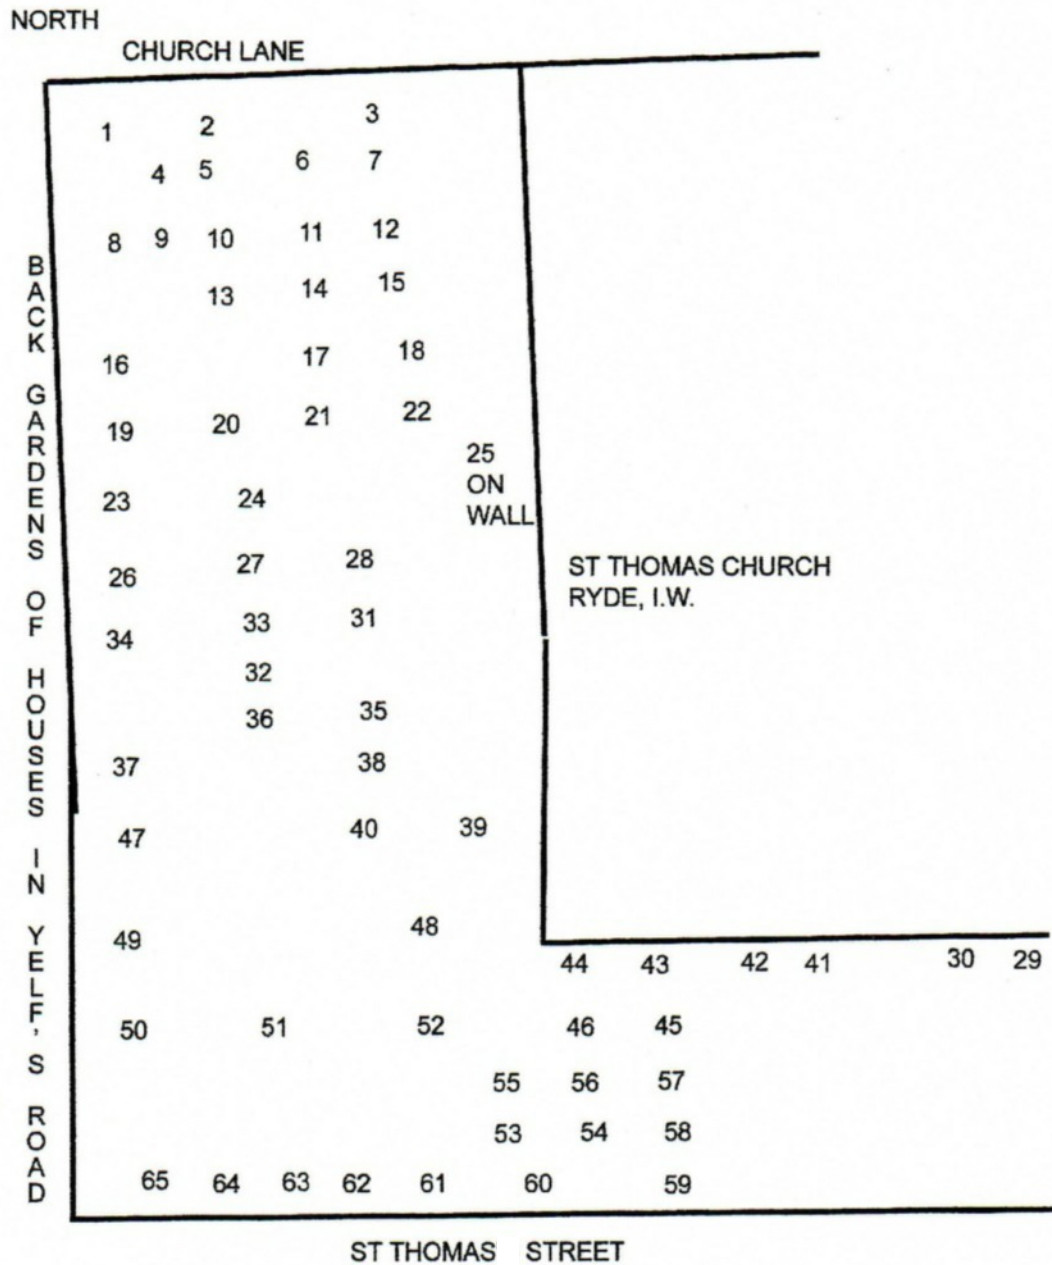

**St Thomas Church Graveyard  
Northern part**

This Map has been produced by Ryde Social Heritage Group based on the work of Jack Wheeler in 1975. The map shows the position of the memorials in the northern part of the graveyard and should be used together with the alpha index giving the list of grave names. This part of the graveyard is inaccessible at present.