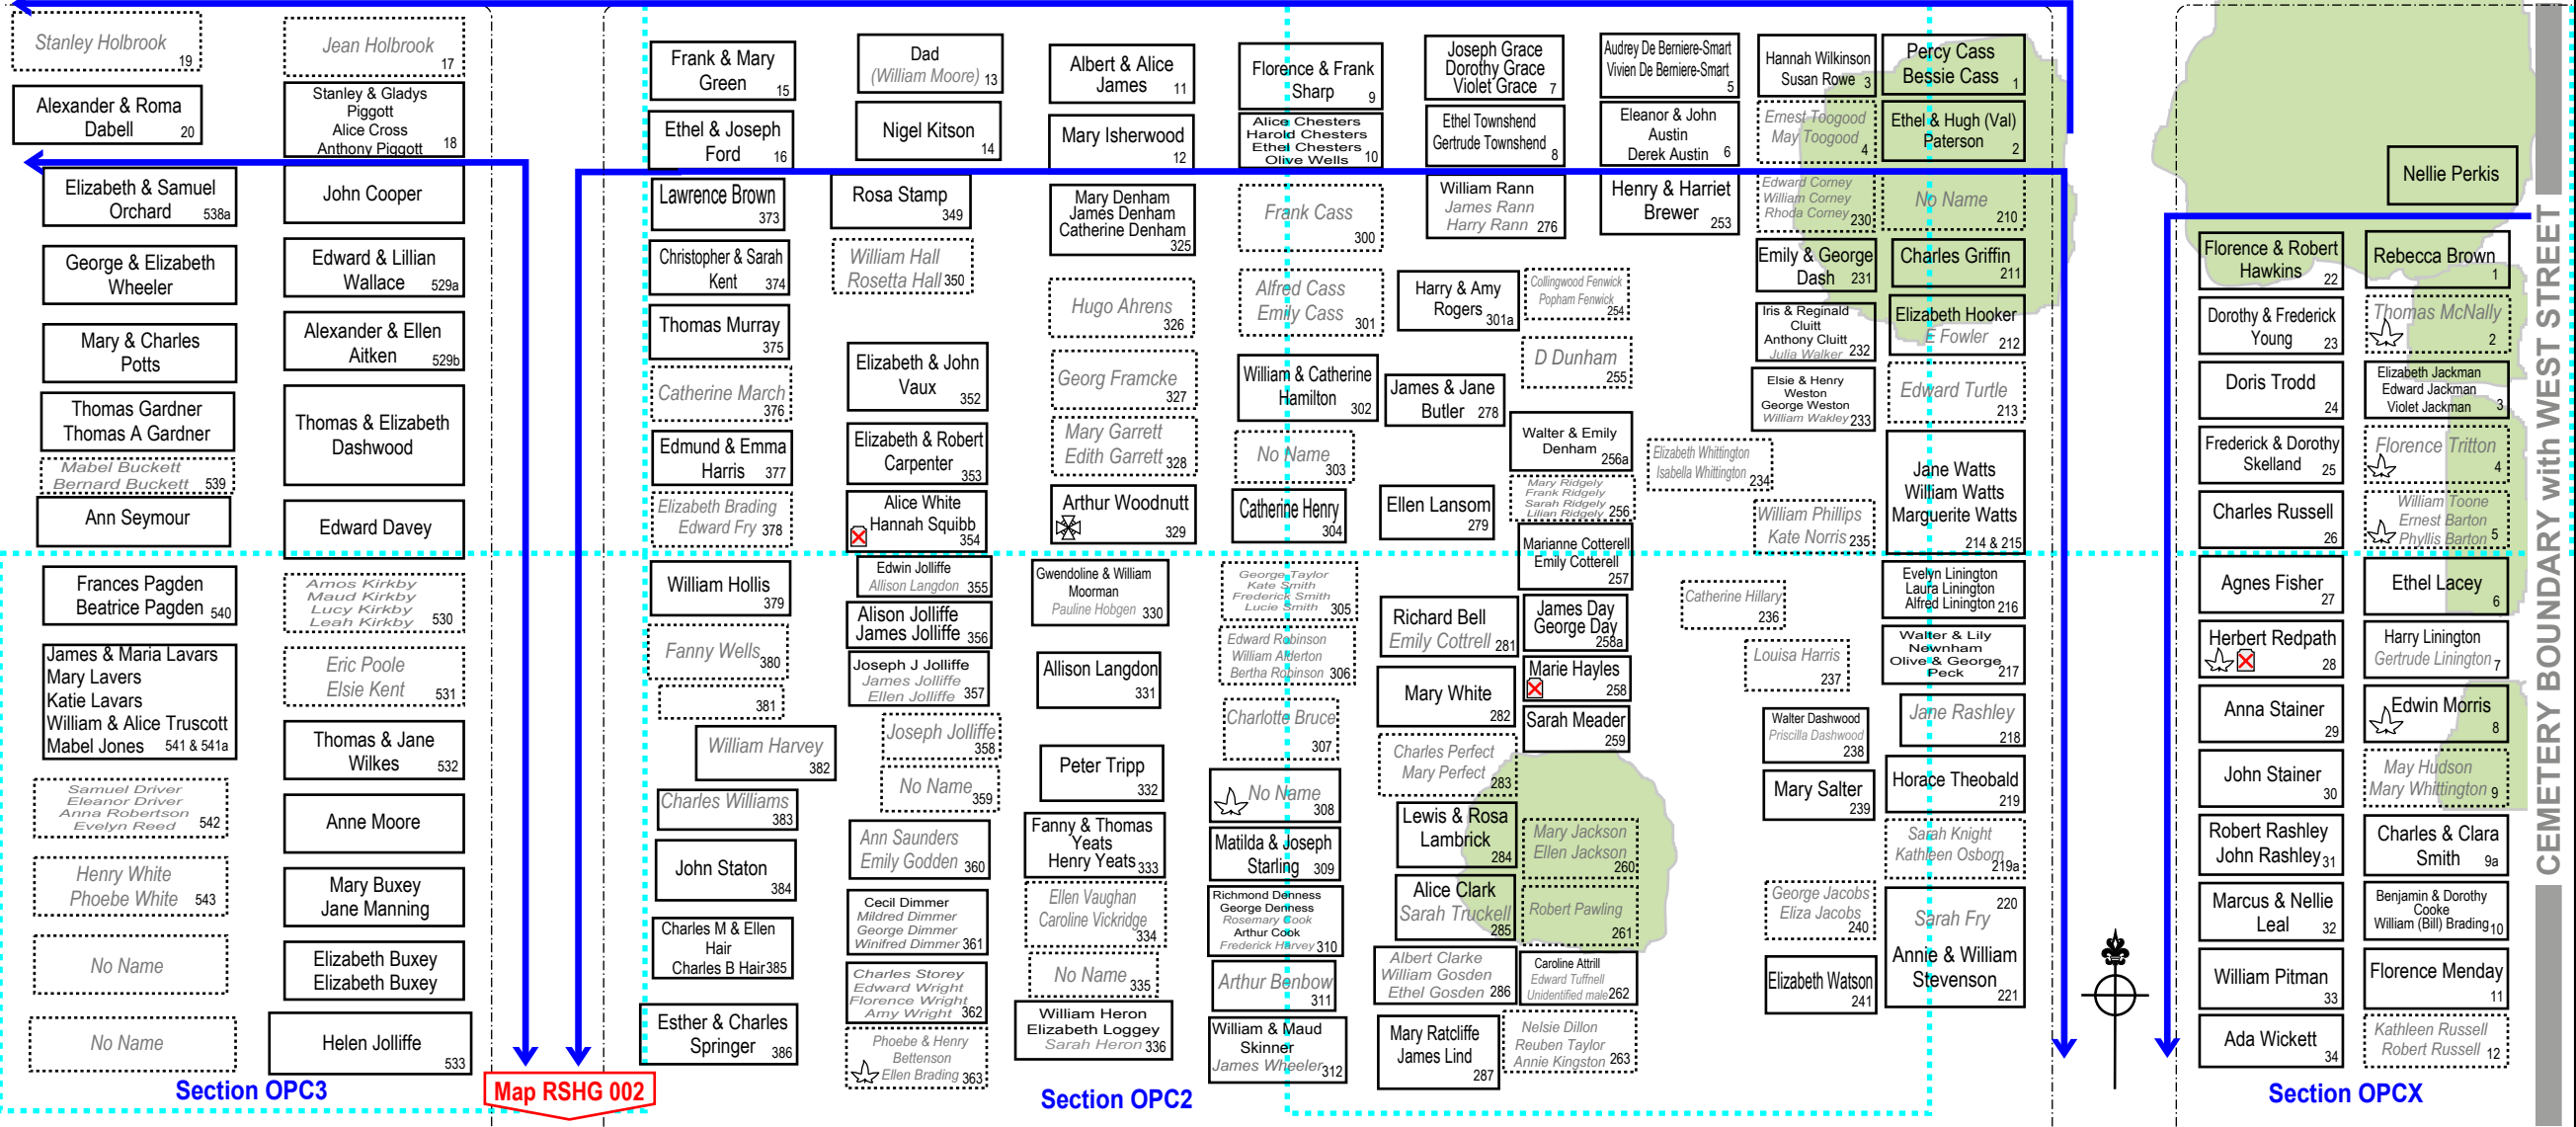

A

B

C

D

1

2

3

Main Carriageway

MAIN GATE

Map RSHG 007  
Old Cemetery

Section Old AZ

Section OPC3

Map RSHG 002

Section OPC2

Section OPCX

CEMETERY BOUNDARY with WEST STREET

Map RSHG 006

**RYDE SOCIAL HERITAGE GROUP**  
© Ryde Social Heritage Group 2020

**RYDE OLD PARISH CEMETERY**  
APPROXIMATE SCALE ONLY

0 5  
METRES

This Map has been produced by the Ryde Social Heritage Group. It is a work in progress and there is no guarantee of absolute accuracy. Alterations and/or additions will be made as further or more accurate information becomes available to the Group.

**NOTE: Please read the warnings on the Legend Sheet**

Drawn:	David Earle
Surveyed:	David Earle & Lydia Jackson
Legend available as a separate sheet	

**RSHG 003**  
UPDATED JANUARY 2020