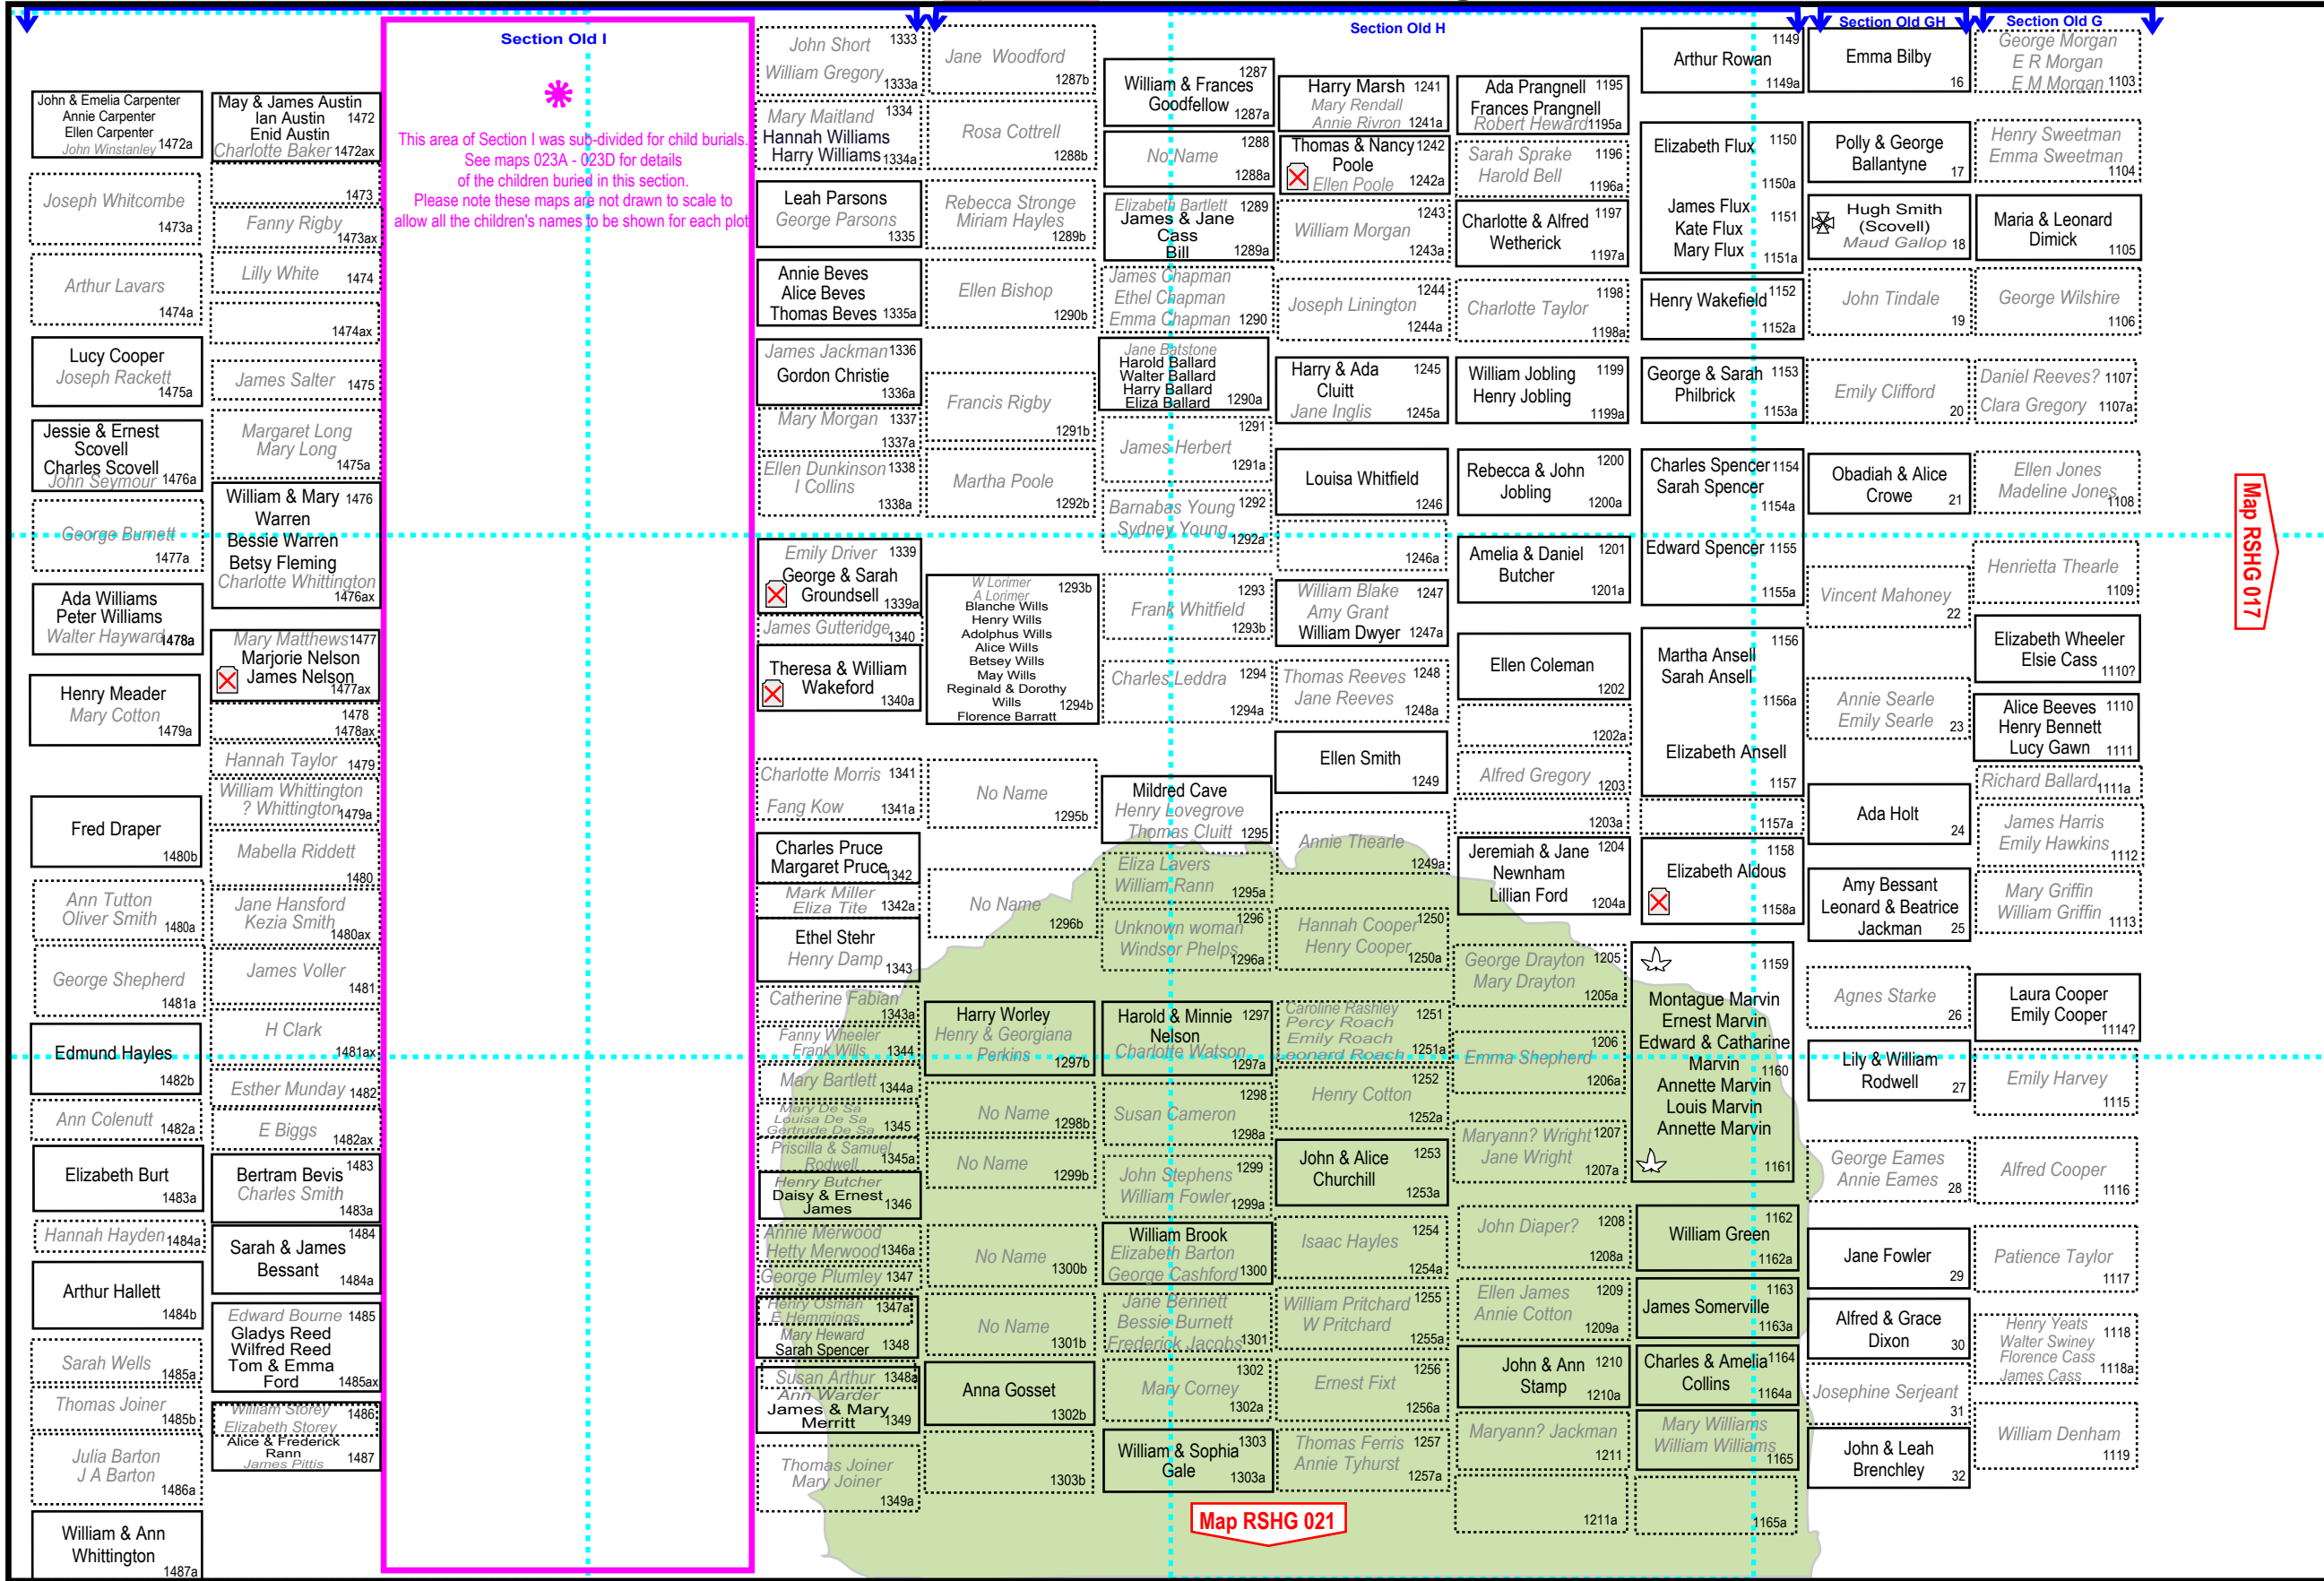

A

B

C

D

Map RSHG 023

Section Old I

Section Old H

Section Old GH

Section Old G

This area of Section I was sub-divided for child burials. See maps 023A - 023D for details of the children buried in this section. Please note these maps are not drawn to scale to allow all the children's names to be shown for each plot.

1

2

3

Map RSHG 027

Map RSHG 017

Map RSHG 021

RYDE SOCIAL HERITAGE GROUP
© Ryde Social Heritage Group 2023

RYDE OLD CEMETERY
APPROXIMATE SCALE ONLY
0 ————— 5
METRES

NOTE: Please read the warnings on the Legend Sheet

Drawn:	David Earle & Carol Strong
Surveyed:	David Earle & Lydia Jackson
Legend available as a separate sheet	

RSHG 022
UPDATED MAY 2023