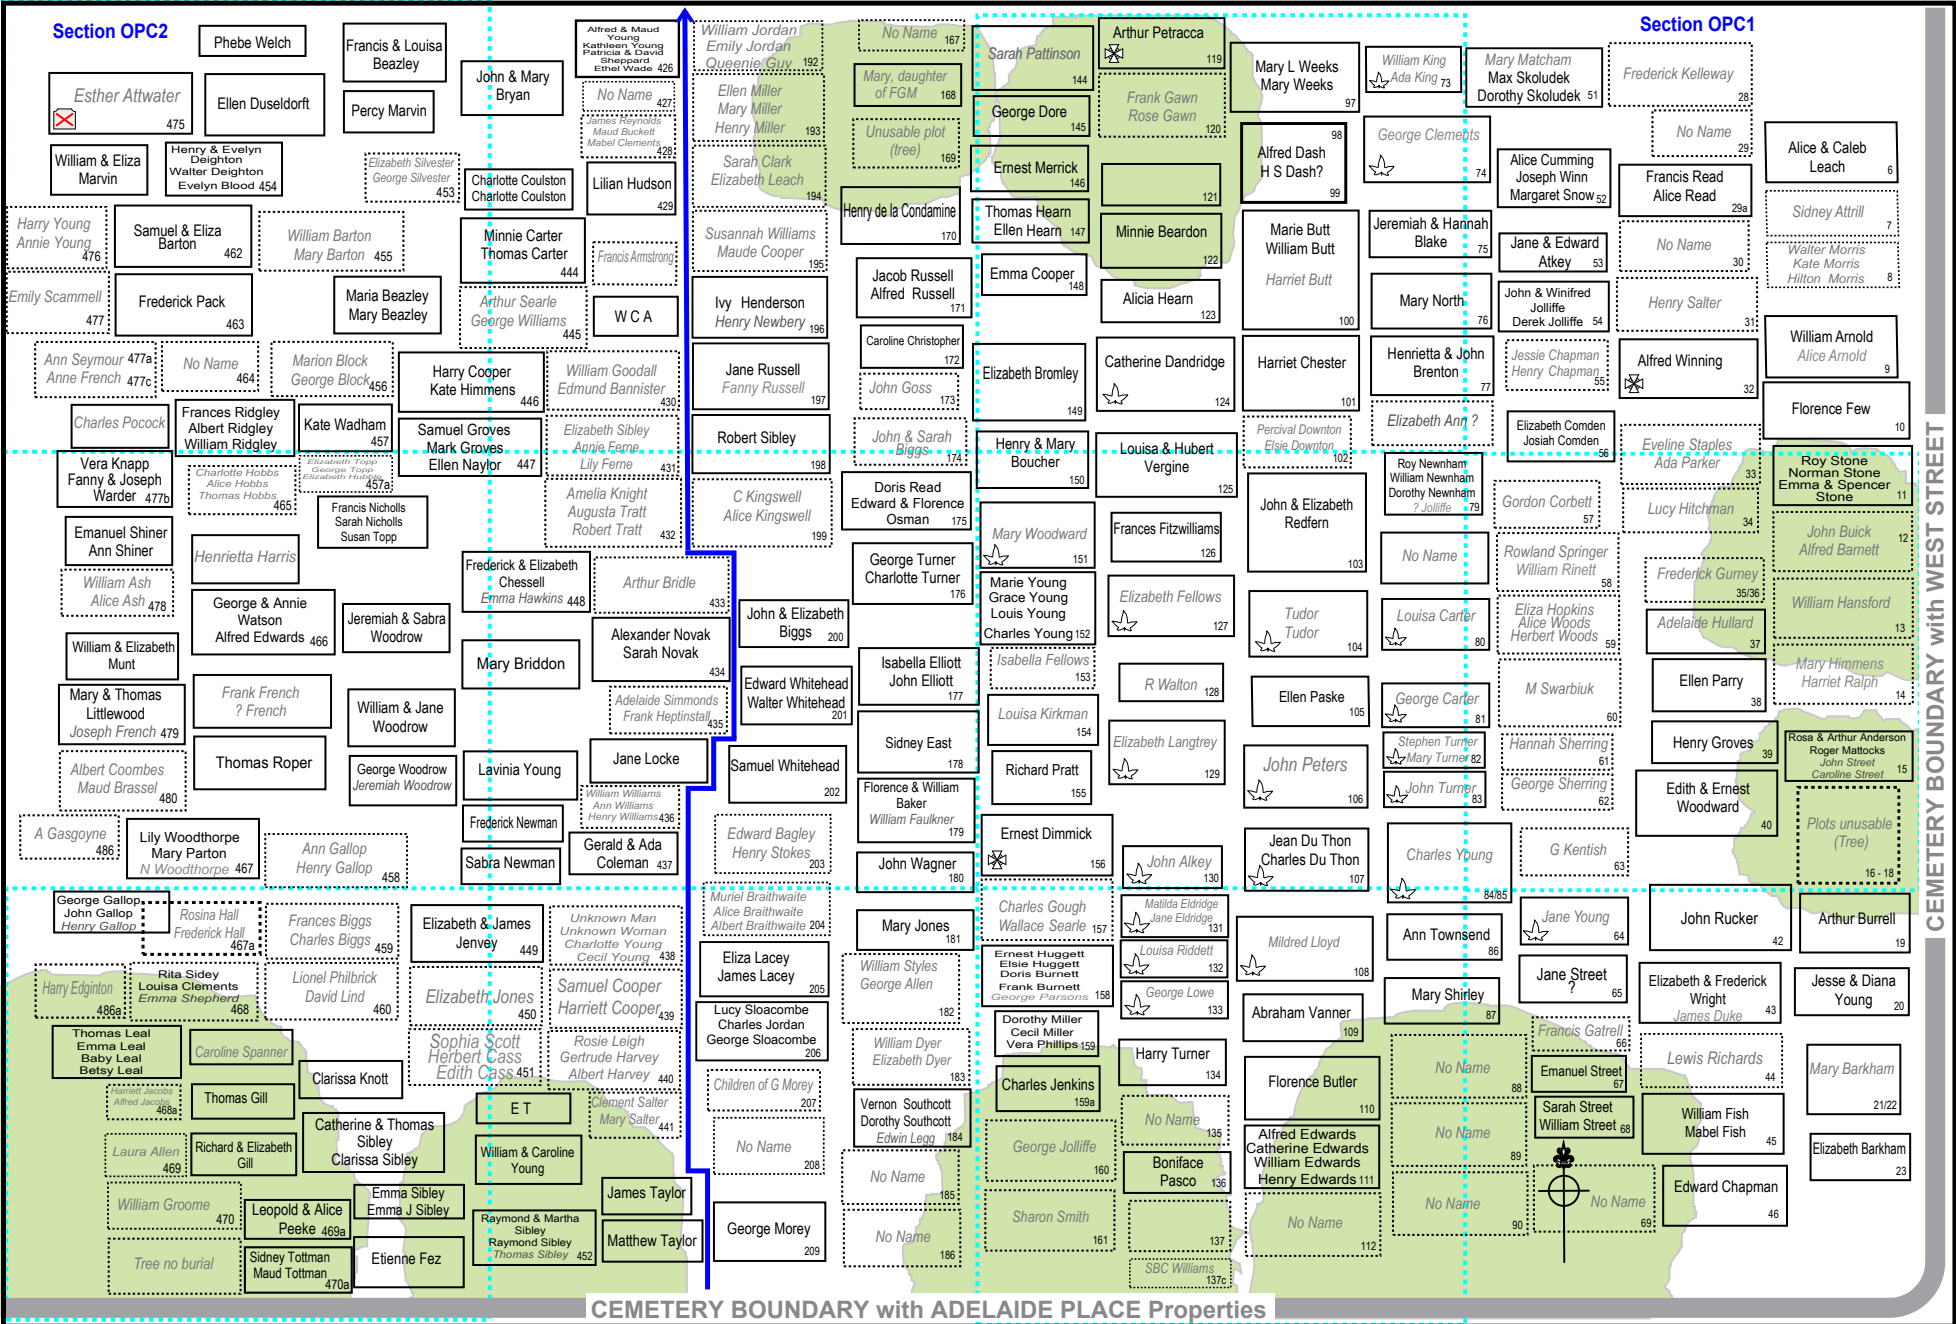

A

B

Map RSHG 002

C

D

1

2

3

Section OPC2

Section OPC1

RYDE OLD PARISH CEMETERY
 APPROXIMATE SCALE ONLY
 0 5
 METRES

This Map has been produced by the Ryde Social Heritage Group. It is a work in progress and there is no guarantee of absolute accuracy. Alterations and/or additions will be made as further or more accurate information becomes available to the Group.
NOTE: Please read the warnings on the Legend Sheet

Drawn: David Earle
 Surveyed: David Earle & Lydia Jackson
 Legend available as a separate sheet

RSHG 001
 UPDATED APRIL 2026

CEMETERY BOUNDARY with WEST STREET

CEMETERY BOUNDARY with ADELAIDE PLACE Properties