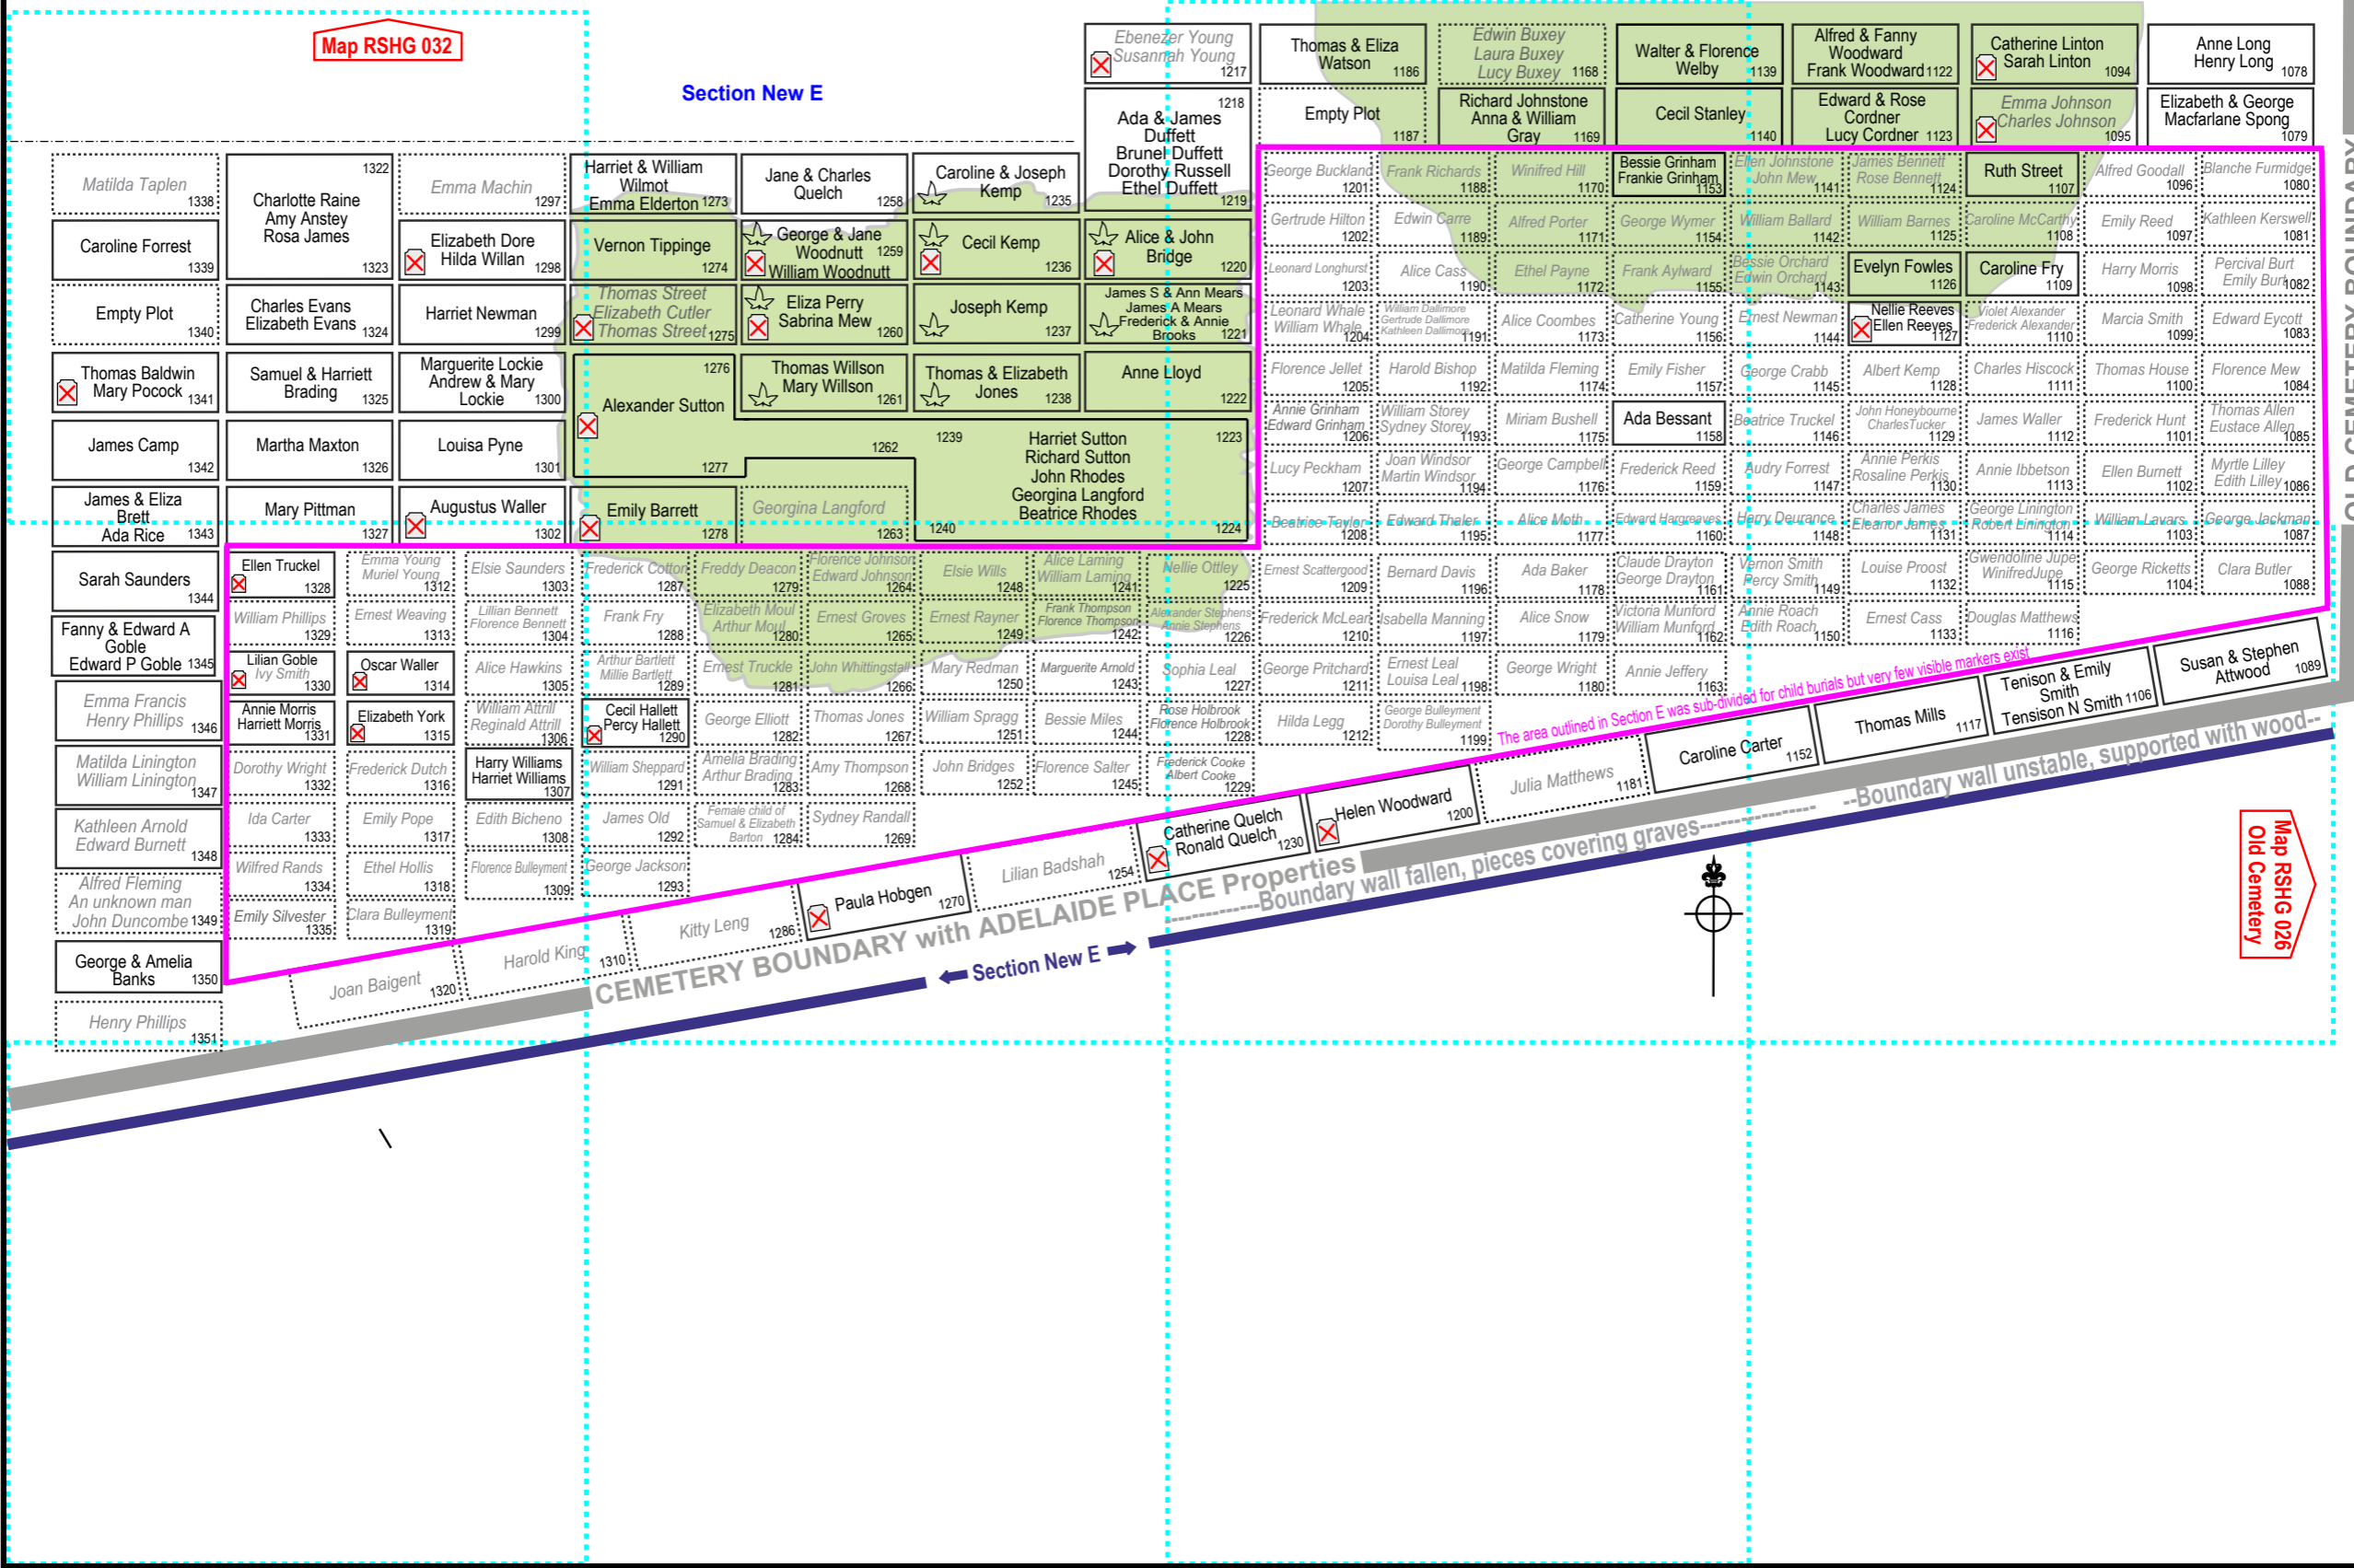

**A** **B** **C** **D**

Map RSHG 032

Section New E

1

Map RSHG 035

2

3

OLD CEMETERY BOUNDARY

**RYDE SOCIAL HERITAGE GROUP**  
 © Ryde Social Heritage Group 2026

**RYDE NEW CEMETERY**  
 APPROXIMATE SCALE ONLY  
 0 ————— 5  
 METRES

This Map has been produced by the Ryde Social Heritage Group. It is a work in progress and there is no guarantee of absolute accuracy. Alterations and/or additions will be made as further or more accurate information becomes available to the Group.  
**NOTE: Please read the warnings on the Legend Sheet**

Drawn:	David Earle & Carol Strong
Surveyed:	David Earle & Carol Strong
Legend available as a separate sheet	

**RSHG 031**  
 UPDATED APRIL 2026